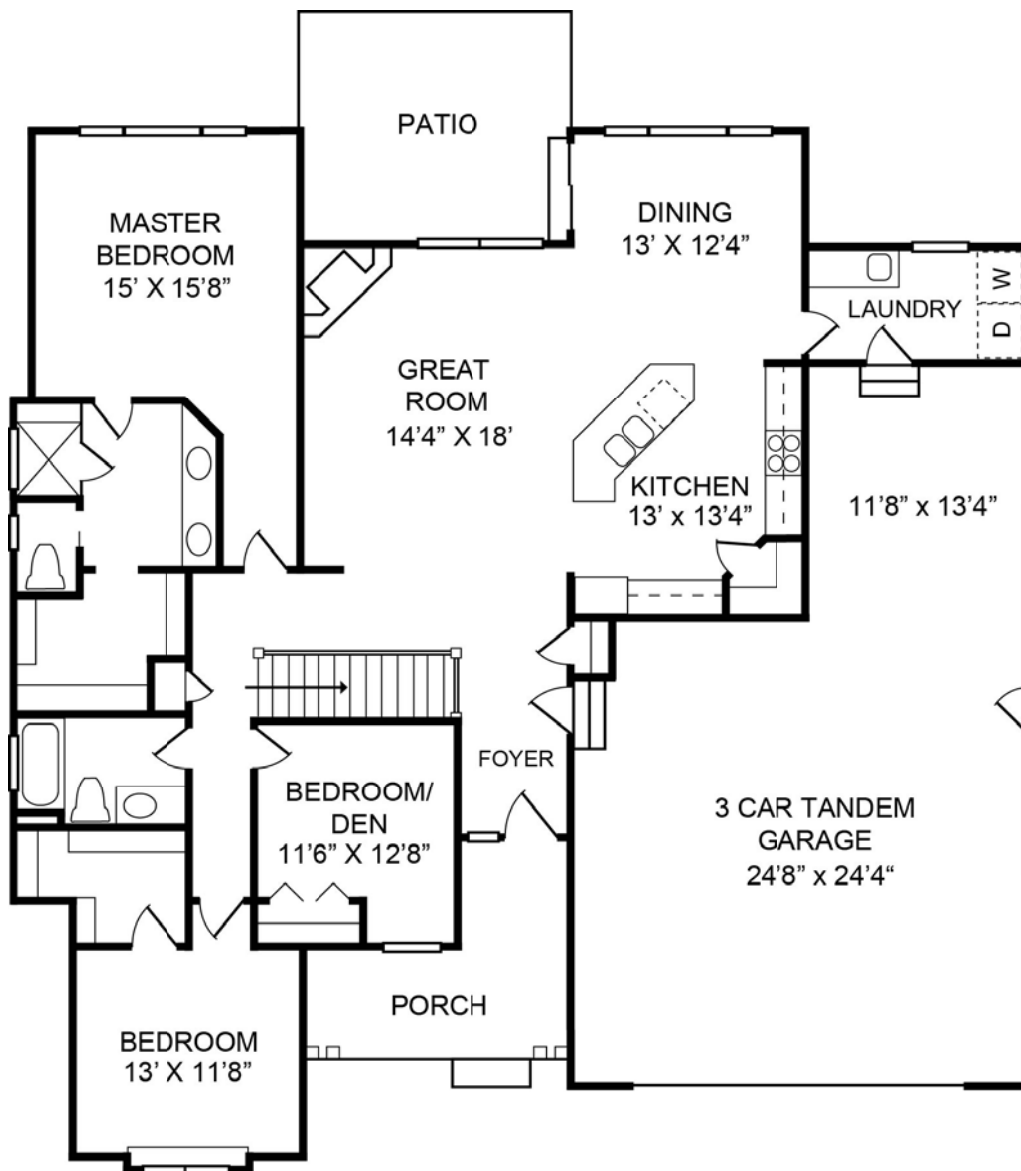

SIERRA

CUSTOM ON-SITE INC
BUILDING YOUR DREAM

1794 Finished Sq Ft

3588 Total Sq Ft   1794 Sq Ft Main Level

1794 Unfinished Sq Ft   1794 Sq Ft Basement

Beds: 3

Baths: 2

Garage: 3

Renderings are artist's conceptions and are subject to change. Custom On-Site reserves the right to change prices, plans, specifications and features without notice. All square footage are approximate. Copyright © 2012 Custom On-Site.