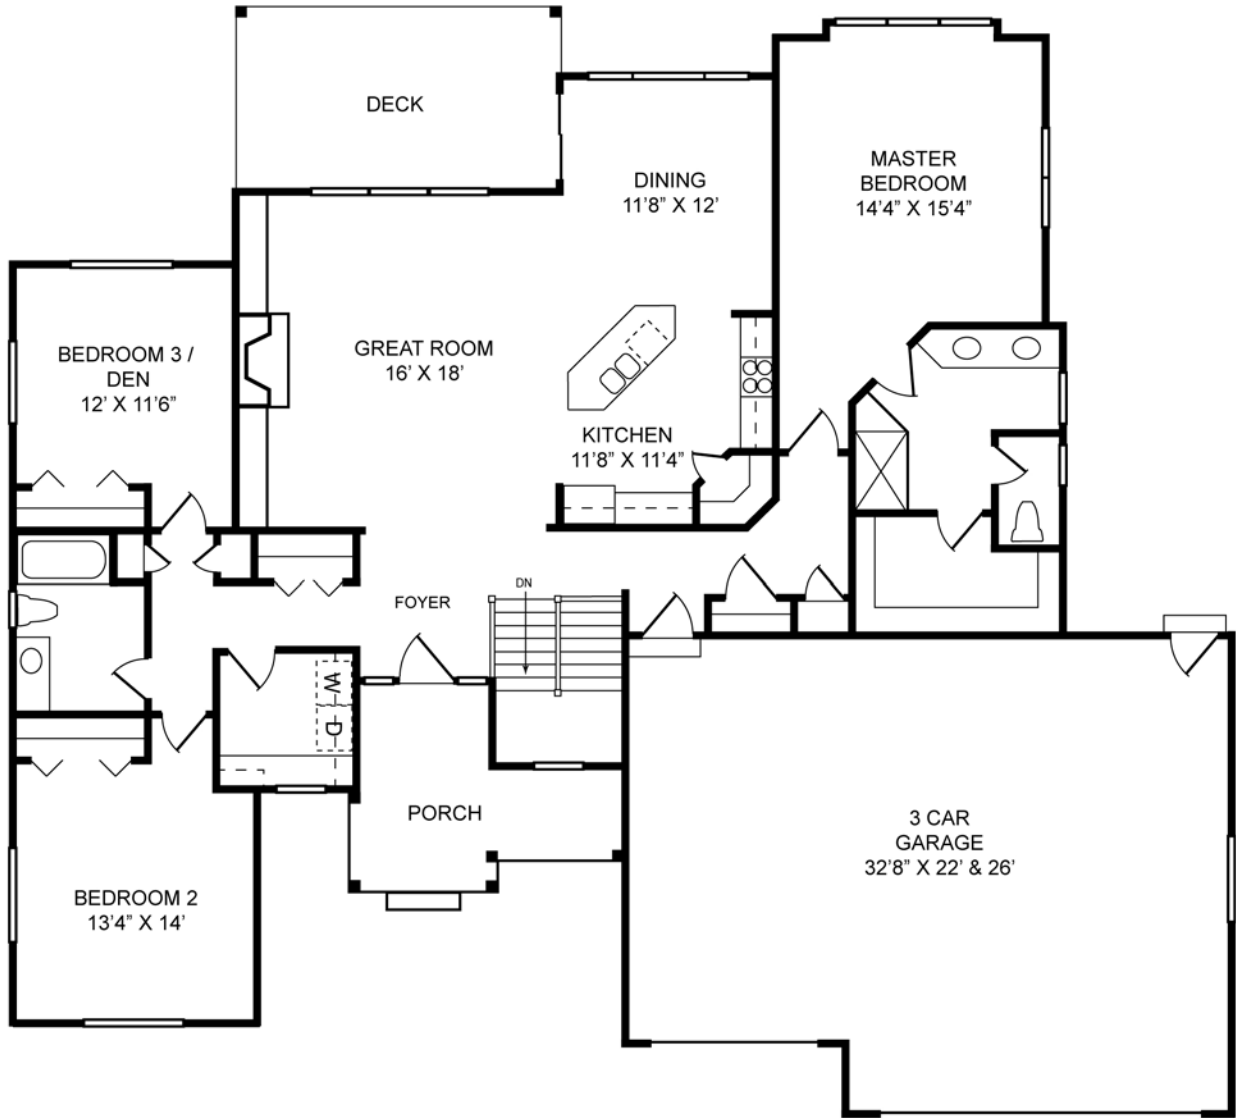

## ALAMOSA RIDGE RANCH

1926 square foot ranch with 3 bedrooms, 2 baths.  
Great room with vaulted ceilings and gas fireplace.  
Large gourmet kitchen includes beautiful island  
and walk-in pantry. Spacious luxury master suite  
with large walk-in closet. Covered front porch and  
3 car garage.

# ALAMOSA RIDGE

1926 Finished Sq Feet

3852 Total Sq Feet

1926 Unfinished Sq Feet

CUSTOM  
ON-SITE

MAIN LEVEL

Renderings are artist's conceptions and are subject to change. Custom On-Site reserves the right to change prices, plans, specifications and features without notice. All square footage are approximate. Copyright © 2010 Custom On-Site.