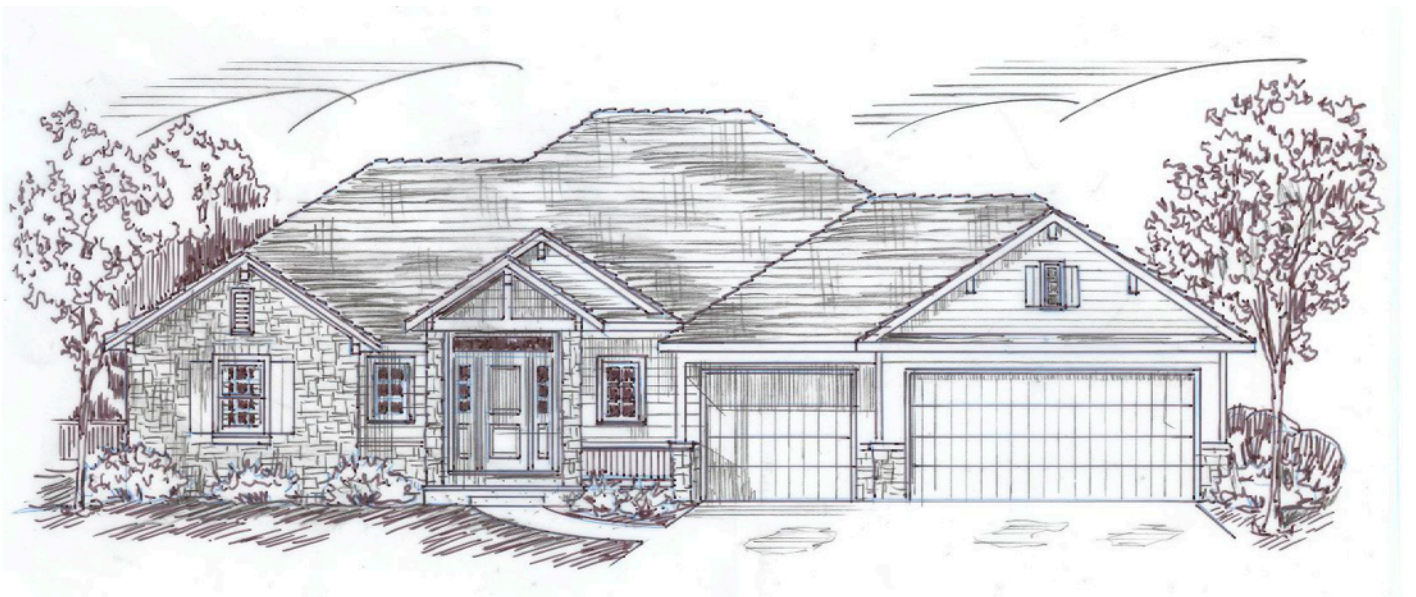

## ALAMOSA RIDGE RANCH

1926 square foot ranch with 3 bedrooms, 2 baths.  
Great room with vaulted ceilings and gas fireplace.  
Large gourmet kitchen includes beautiful island  
and walk-in pantry. Spacious luxury master suite  
with large walk-in closet. Covered front porch and  
3 car garage.

# ALAMOSA RIDGE

1926 Finished Sq Feet

3852 Total Sq Feet

1926 Unfinished Sq Feet

CUSTOM  
ON-SITE

MAIN LEVEL

Renderings are artist's conceptions and are subject to change. Custom On-Site reserves the right to change prices, plans, specifications and features without notice. All square footage are approximate. Copyright © 2010 Custom On-Site.