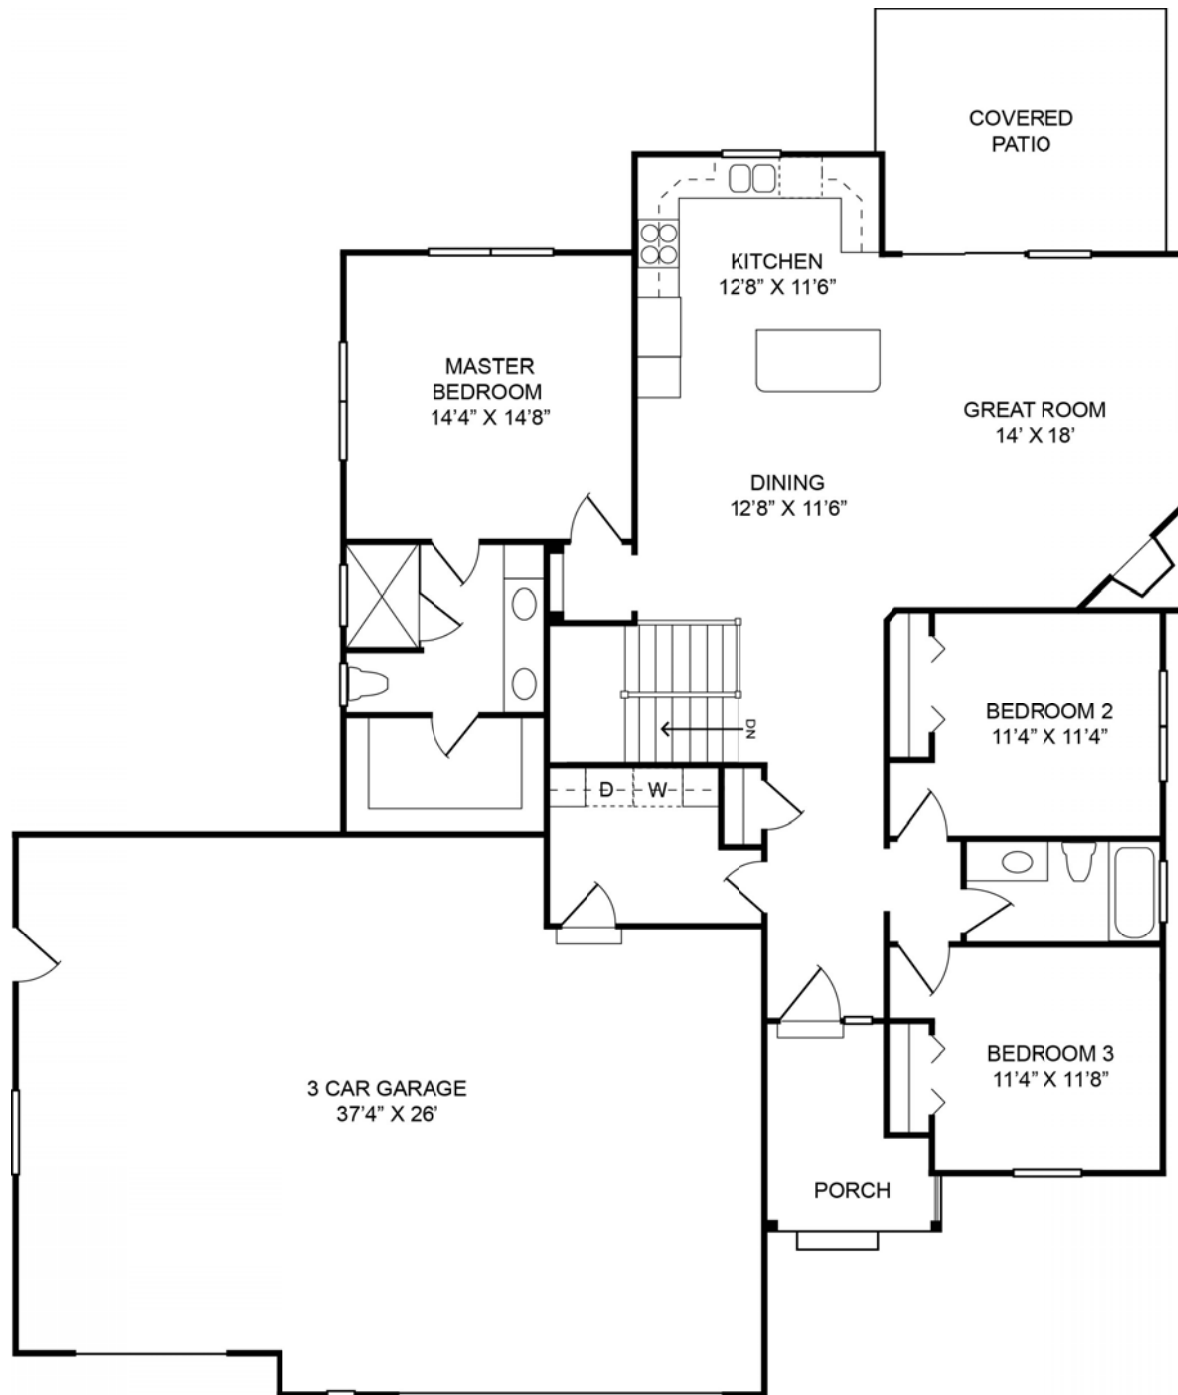

## AMBER RIDGE

1482 square foot ranch with 3 bedrooms, 2 baths and great room with vaulted ceiling and gas fireplace. Spacious kitchen includes large island. Master suite with large walk-in closet. Covered front and back porches. 3 car oversized garage.

# AMBER RIDGE

**CUSTOM ON-SITE INC**  
BUILDING YOUR DREAM

**1482 Finished Sq Ft**

2964 Total Sq Ft      1482 Sq Ft Main Level

1482 Unfinished Sq Ft      1482 Sq Ft Basement

Beds: 3

Baths: 2

Garage: 3