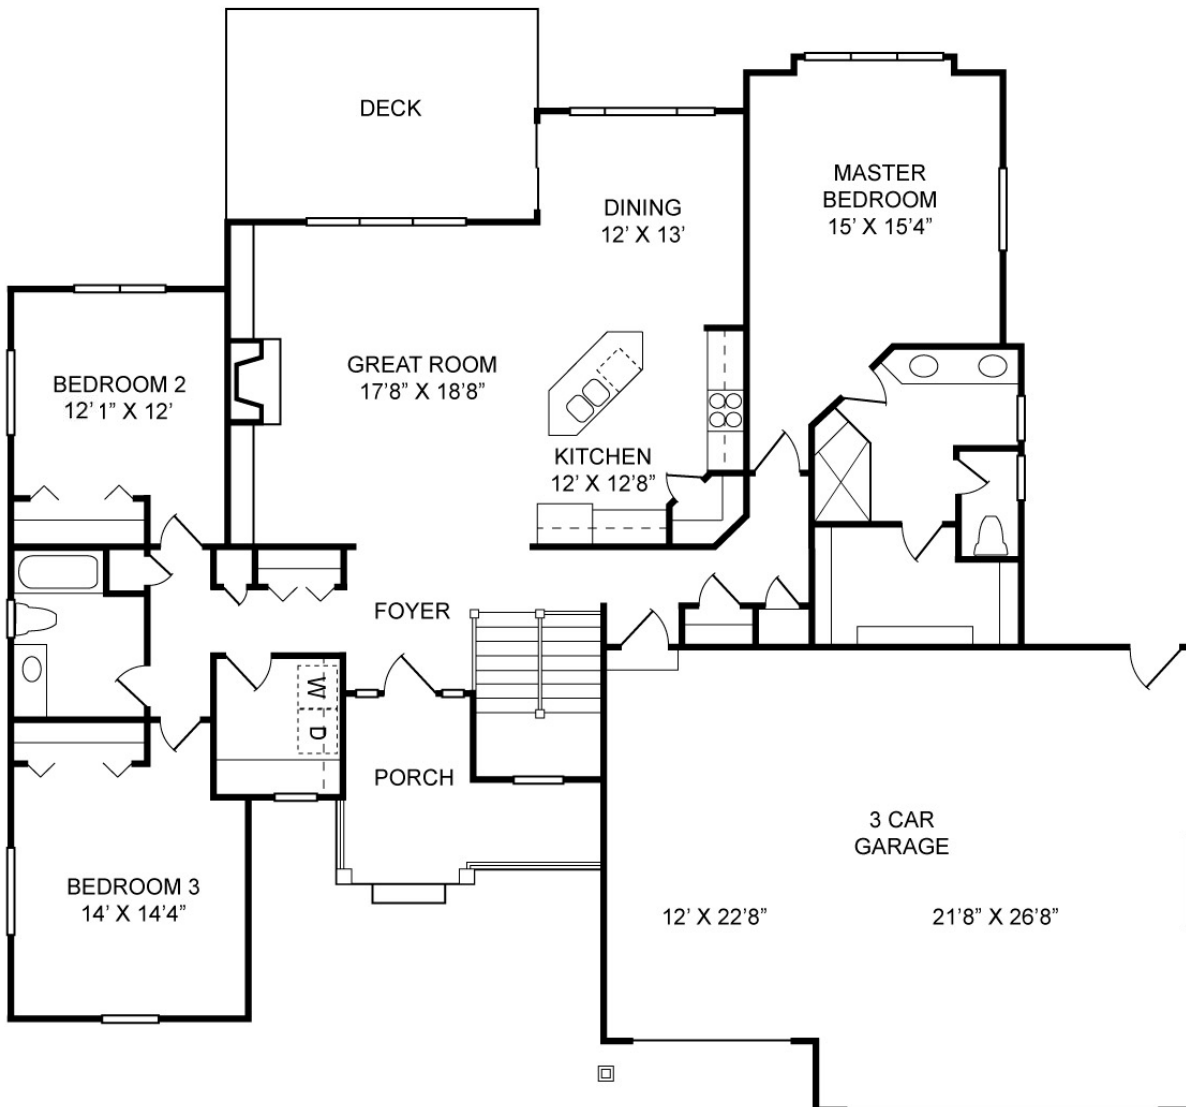

BLUE SPRUCE

CUSTOM ON-SITE INC
BUILDING YOUR DREAM

1926 Finished Sq Ft

3852 Total Sq Ft   1926 Sq Ft Main Level

1926 Unfinished Sq Ft   1926 Sq Ft Basement

Beds: 3

Baths: 2

Garage: 3

Renderings are artist's conceptions and are subject to change. Custom On-Site reserves the right to change prices, plans, specifications and features without notice. All square footage are approximate. Copyright © 2012 Custom On-Site.