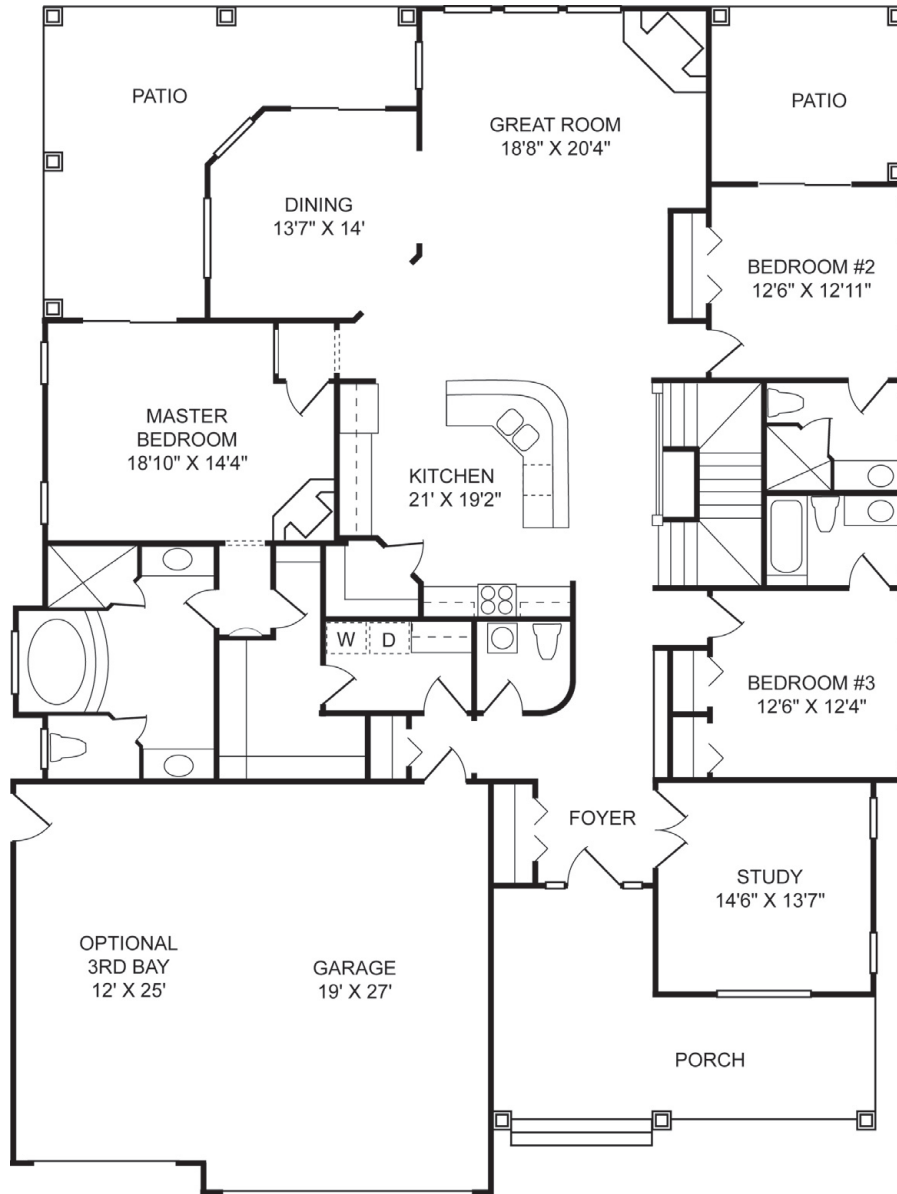

CUSTOM ON-SITE

BUILDERS INCORPORATED

CARBONDALE RANCH

Artist's Conception

2502 square foot ranch with 3 bedrooms, 2 baths and great room with a gas fireplace. Large kitchen includes an island area and walk-in pantry. Master bedroom with large walk-in closet. Covered front porch. 2 car garage with optional 3rd bay.

**HIGHLAND
MEADOWS**
GOLF COMMUNITY

CARBONDALE

2502 Finished Sq Feet

5004 Total Sq Feet

2502 Unfinished Sq Feet

2502 Sq Feet Main Level

2502 Sq Feet Basement

CUSTOM
ON-SITE
BUILDERS INCORPORATED