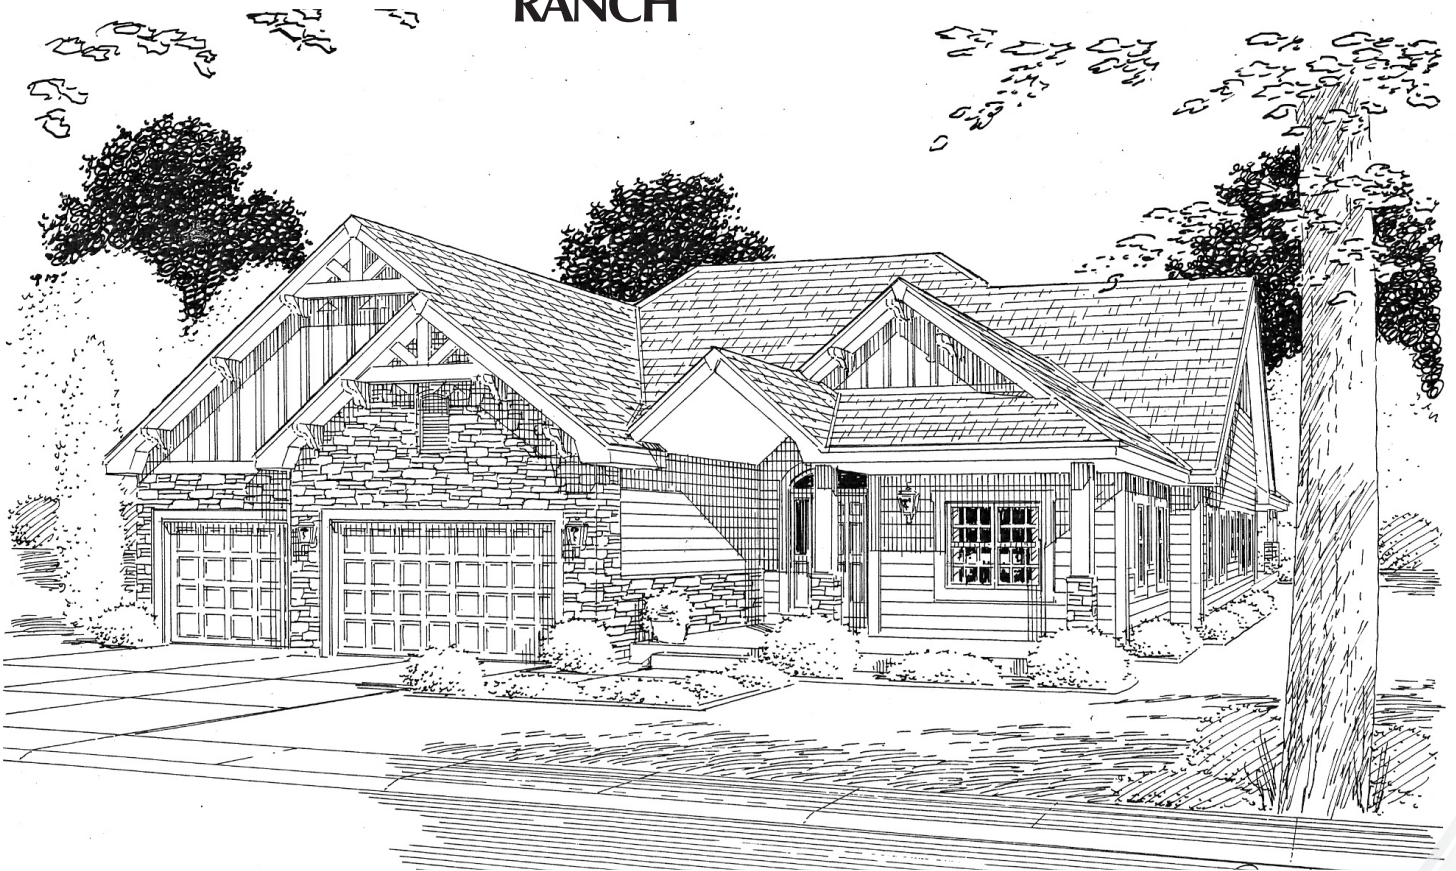

CUSTOM ON-SITE

BUILDERS INCORPORATED

CARBONDALE RANCH

Artist's Conception

2502 square foot ranch with 3 bedrooms, 2 baths and great room with a gas fireplace. Large kitchen includes an island area and walk-in pantry. Master bedroom with large walk-in closet. Covered front porch. 2 car garage with optional 3rd bay.

**HIGHLAND
MEADOWS**
GOLF COMMUNITY

CARBONDALE

2502 Finished Sq Feet

5004 Total Sq Feet

2502 Unfinished Sq Feet

2502 Sq Feet Main Level

2502 Sq Feet Basement

CUSTOM
ON-SITE
BUILDERS INCORPORATED