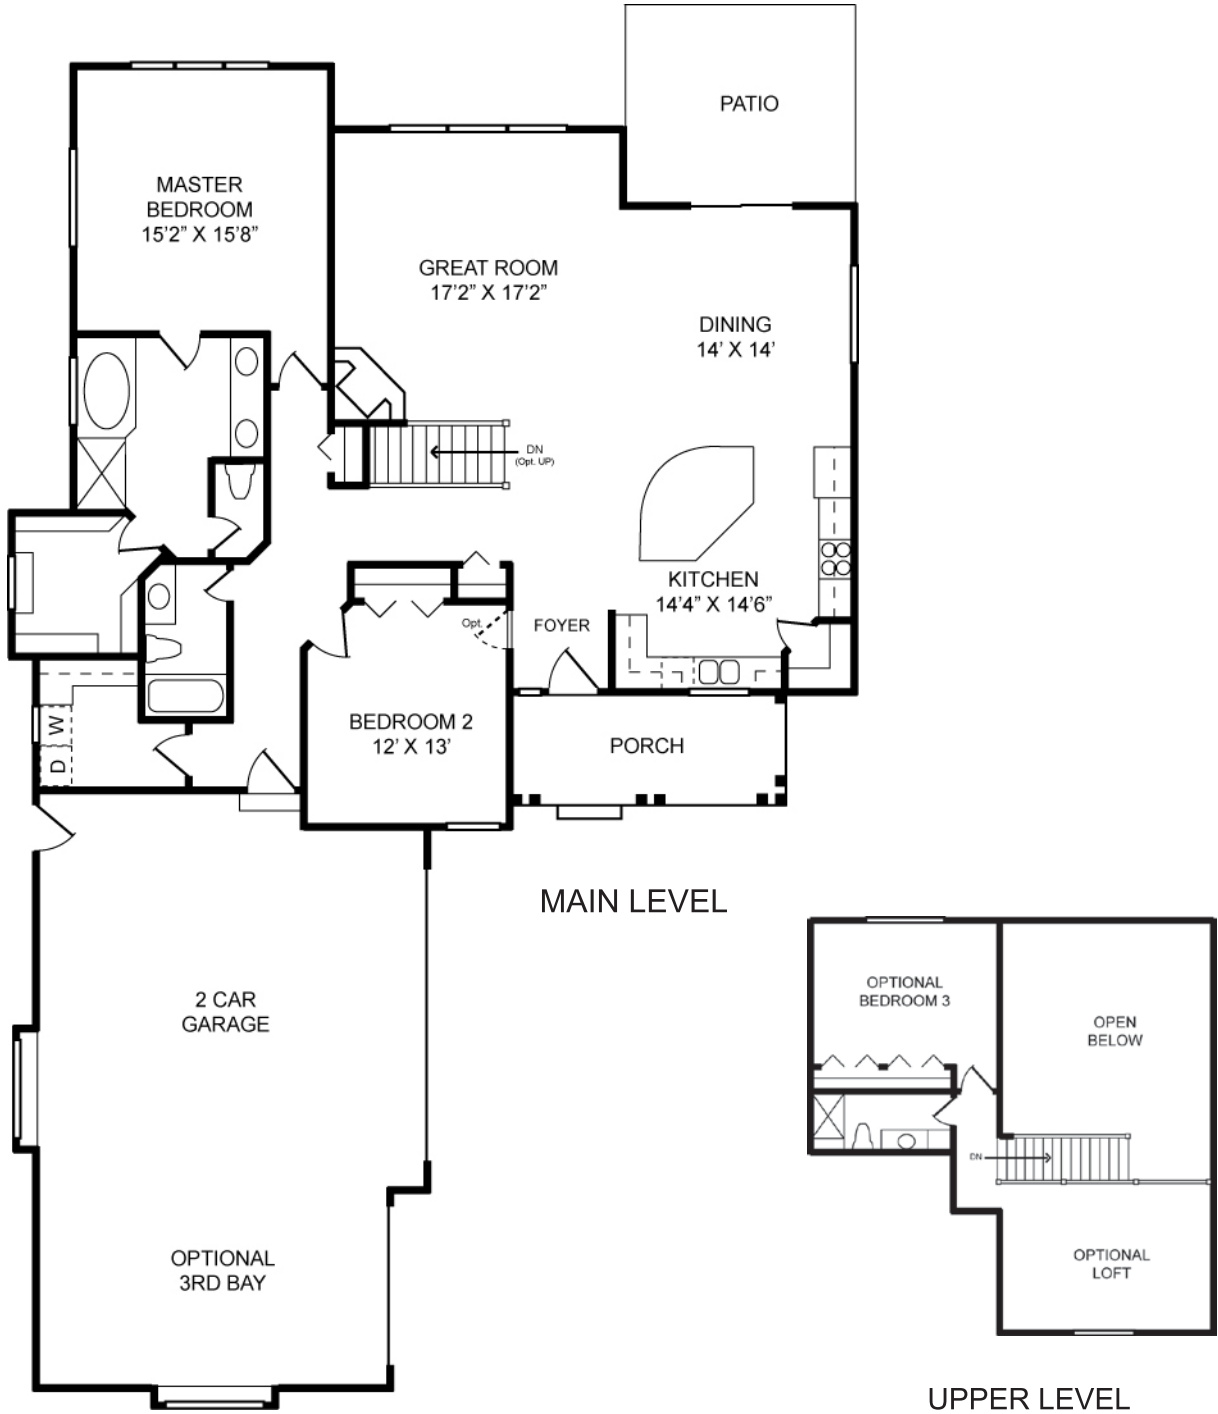

CLEAR CREEK RANCH

1932 square foot ranch with 2 bedrooms, 2 baths.

Optional 600 additional square footage with upstairs loft and 3rd bedroom with full bath. Great room with vaulted ceilings and gas fireplace. Large gourmet kitchen includes beautiful island and walk-in pantry.

Luxury master suite with large walk-in closet. Covered front porch and optional 3 car garage.

www.cosbuilders.com

CLEAR CREEK

1932 Finished Sq Feet + 600 Sq Feet (Optional Loft)

4464 Total Sq Feet

1932 Unfinished Sq Feet