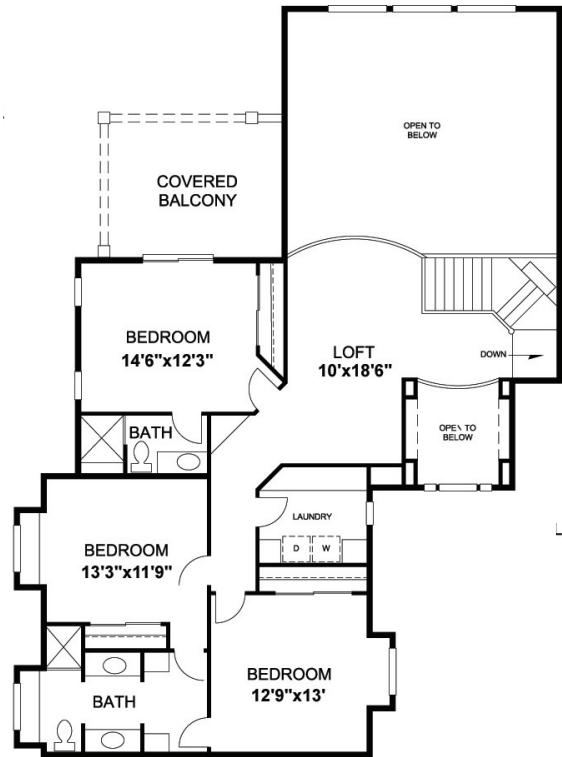

CUSTOM
ON-SITE
BUILDERS INCORPORATED

CORDILLERA
MAIN FLOOR MASTER - TWO-STORY

3350 square foot two-story with 4 bedrooms,
3 ½ baths, 3 private balconies/patios, and
courtyard. Large kitchen with island and walk-
in pantry. Main floor master suite with luxury 5
piece master bath. 3 car garage.

CORDILLERA

3350 Finished Sq Feet 2191 Sq Feet Main Level
 5541 Total Sq Feet 1159 Sq Feet Upper Level
 2191 Unfinished Sq Feet 2191 Sq Feet Basement

Coleen Ligothke, CRS, CSP
 (970)690-1732

RESIDENTIAL BROKERAGE
 (970)223-2300