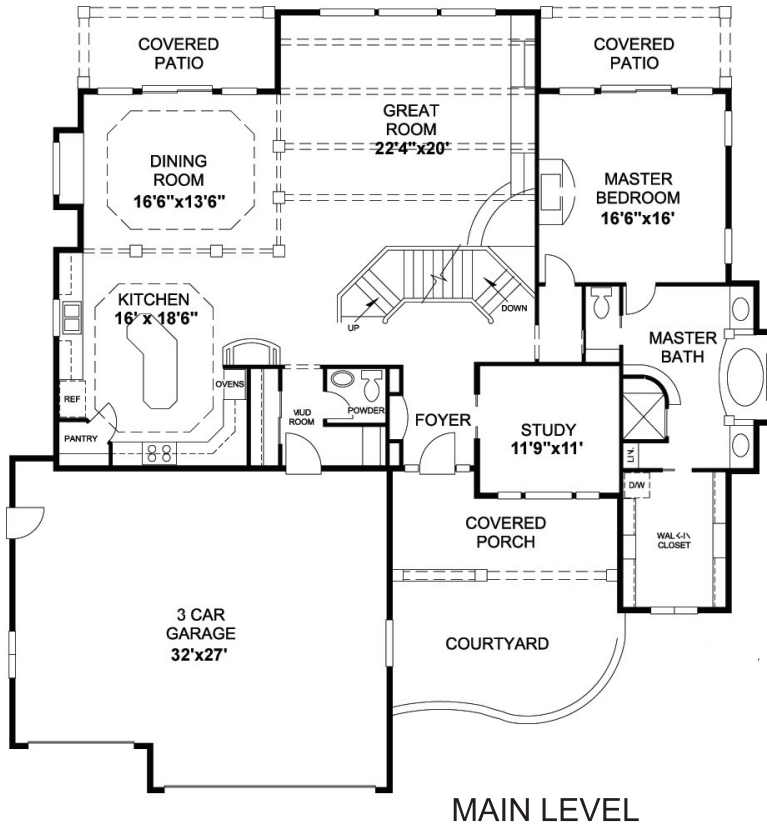

CUSTOM
ON-SITE
BUILDERS INCORPORATED

CORDILLERA
MAIN FLOOR MASTER - TWO-STORY

3350 square foot two-story with 4 bedrooms,
3 ½ baths, 3 private balconies/patios, and
courtyard. Large kitchen with island and walk-
in pantry. Main floor master suite with luxury 5
piece master bath. 3 car garage.

CORDILLERA

3350 Finished Sq Feet 2191 Sq Feet Main Level
 5541 Total Sq Feet 1159 Sq Feet Upper Level
 2191 Unfinished Sq Feet 2191 Sq Feet Basement

Coleen Ligothke, CRS, CSP
 (970)690-1732

RESIDENTIAL BROKERAGE
 (970)223-2300