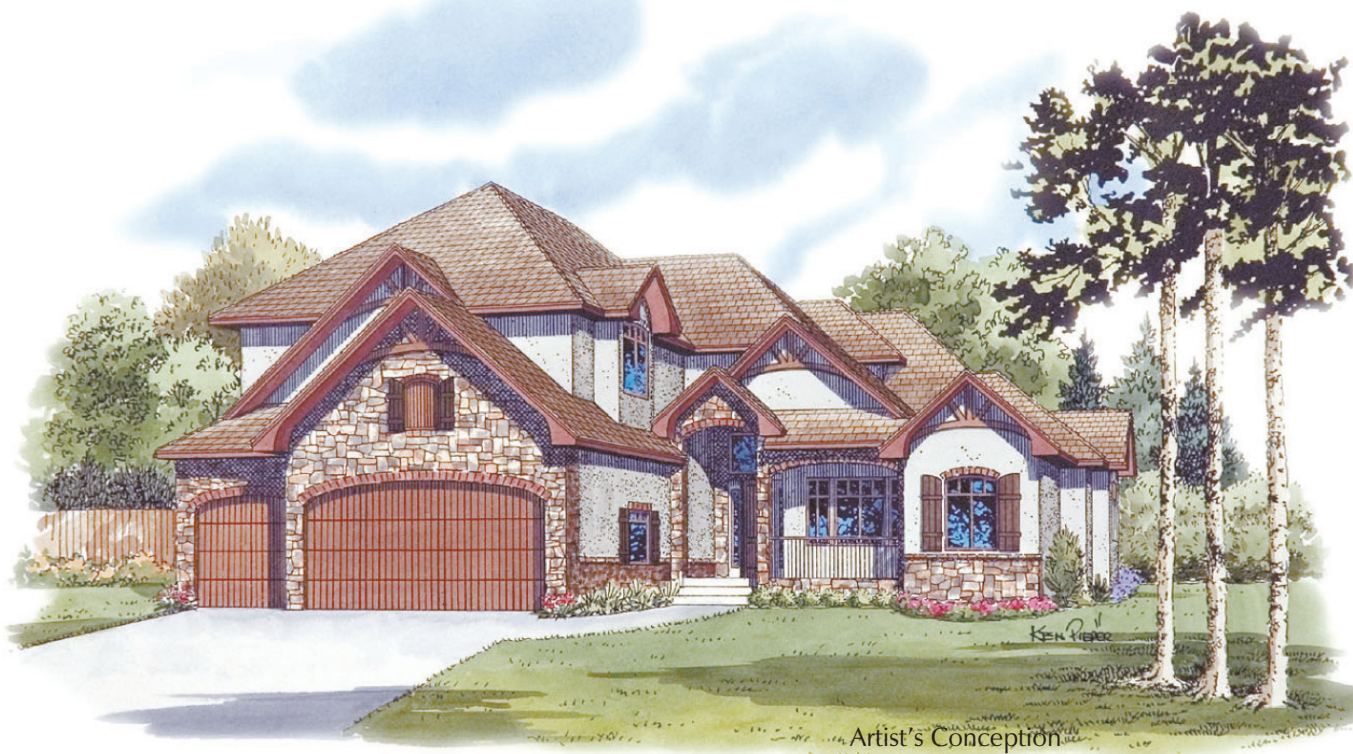

CUSTOM
ON-SITE
BUILDERS INCORPORATED

CORDILLERA
MAIN FLOOR MASTER - TWO-STORY

3350 square foot two-story with 4 bedrooms,
3 ½ baths, 3 private balconies/patios, and
courtyard. Large kitchen with island and walk-
in pantry. Main floor master suite with luxury 5
piece master bath. 3 car garage.

CORDILLERA

3350 Finished Sq Feet 2191 Sq Feet Main Level
 5541 Total Sq Feet 1159 Sq Feet Upper Level
 2191 Unfinished Sq Feet 2191 Sq Feet Basement

Coleen Ligothke, CRS, CSP
 (970)690-1732

RESIDENTIAL BROKERAGE
 (970)223-2300