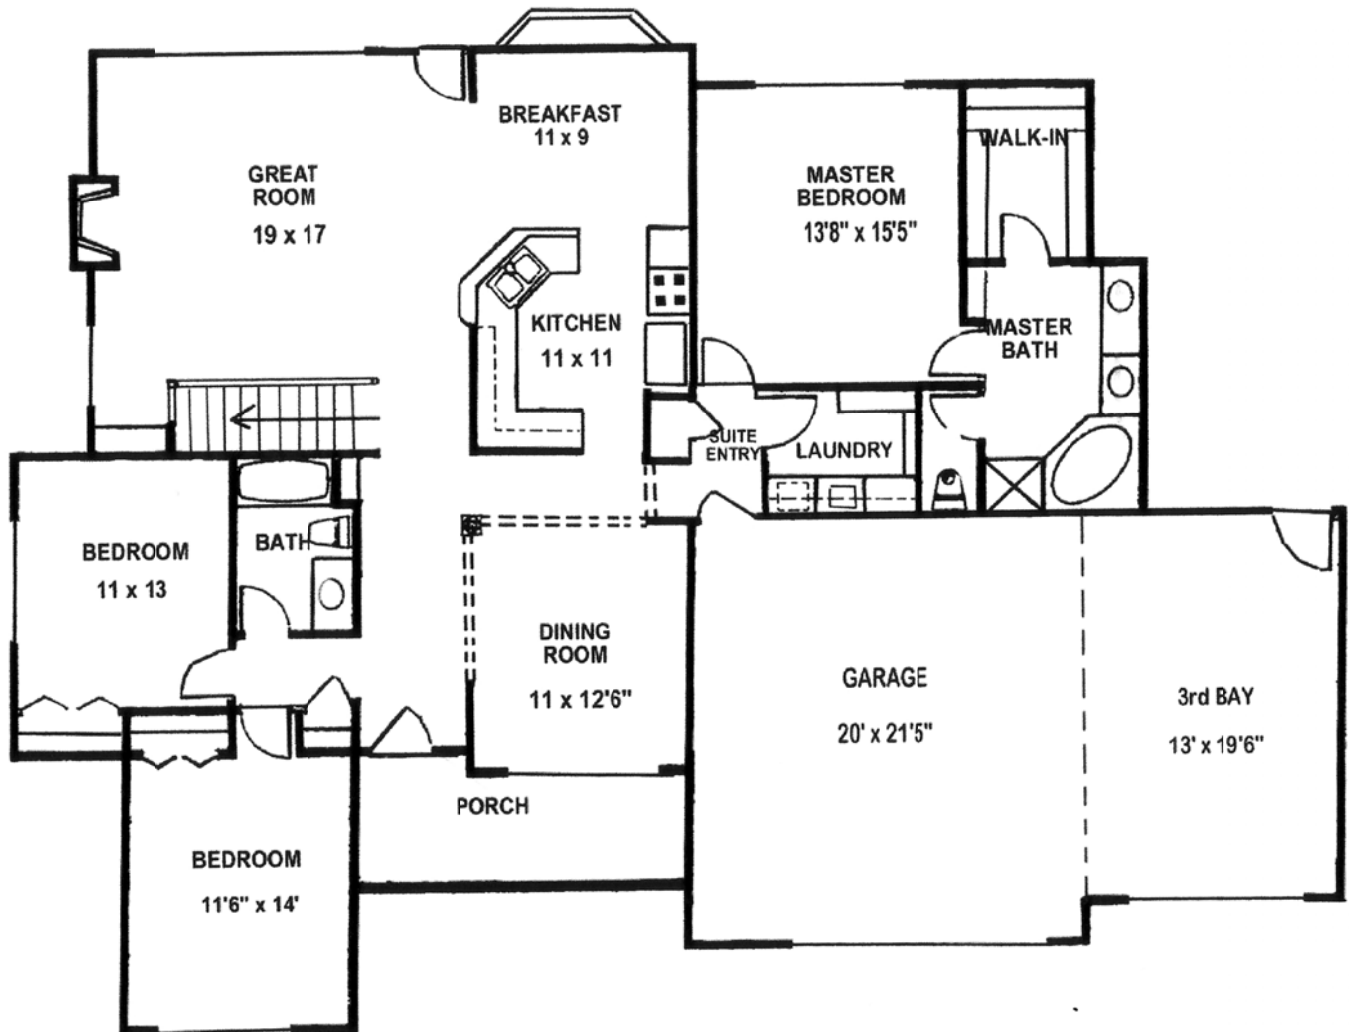

CORTEZ 1905

CUSTOM ON-SITE INC
BUILDING YOUR DREAM

1905 Finished Sq Ft

3810 Total Sq Ft   1905 Sq Ft Main Level

1905 Unfinished Sq Ft   1905 Sq Ft Basement

Beds: 3

Baths: 2

Garage: 3

Renderings are artist's conceptions and are subject to change. Custom On-Site reserves the right to change prices, plans, specifications and features without notice. All square footage are approximate. Copyright © 2012 Custom On-Site.