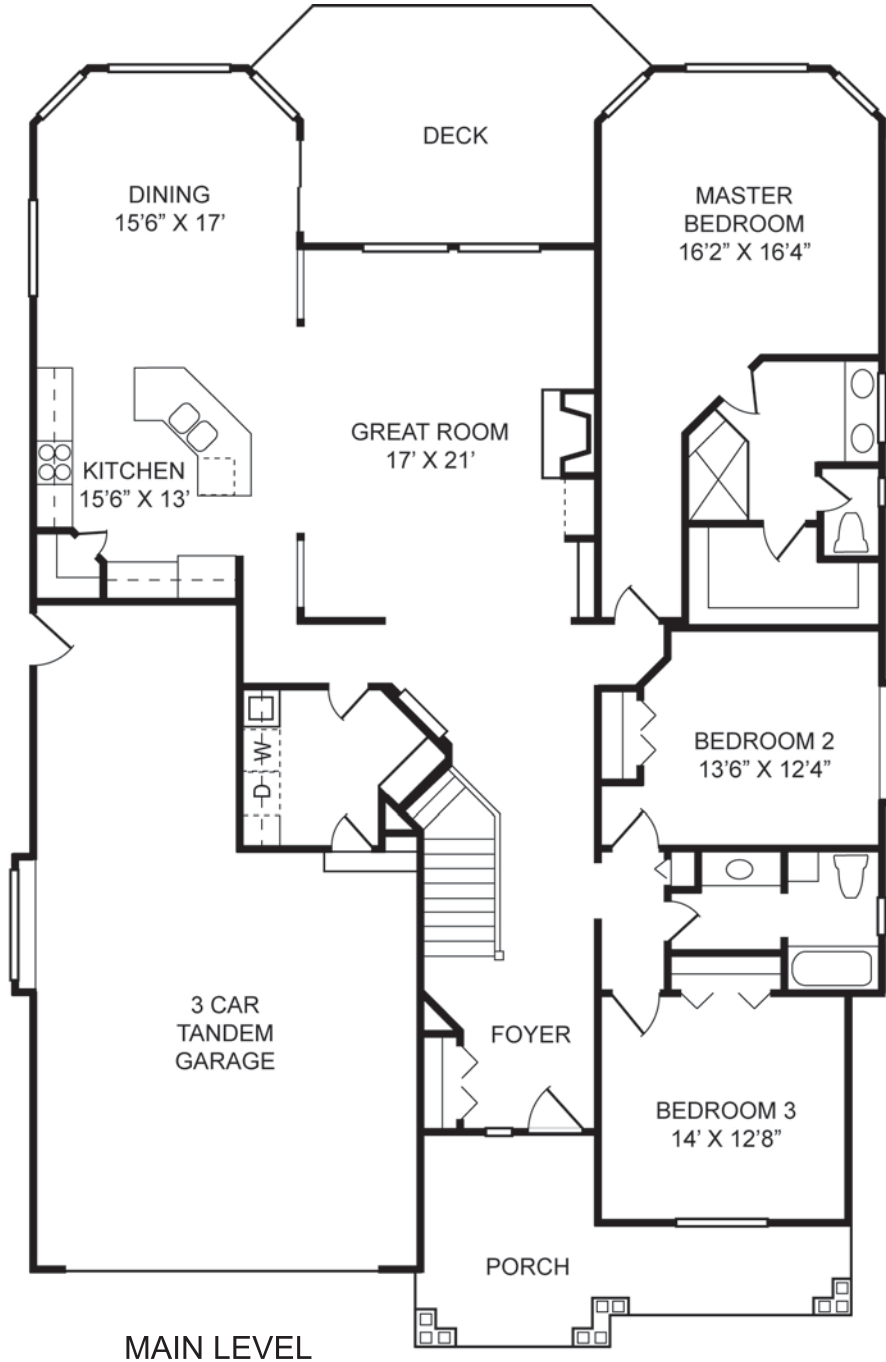

COTTONWOOD VALLEY RANCH

2350 square foot ranch with 3 bedrooms, 2 baths. Great room with vaulted ceilings, exposed beams and a gas fireplace. Gourmet kitchen includes island and walk-in pantry. Luxury master suite with large walk-in closet. Covered front and back porches. 3 car tandem garage.

www.cosbuilders.com

COTTONWOOD VALLEY

2350 Finished Sq Feet 2350 Sq Feet Main Level
4700 Total Sq Feet 2350 Sq Feet Basement
2350 Unfinished Sq Feet

Renderings are artist's conceptions and are subject to change. Custom On-Site reserves the right to change prices, plans, specifications and features without notice. All square footage are approximate. Copyright © 2010 Custom On-Site.