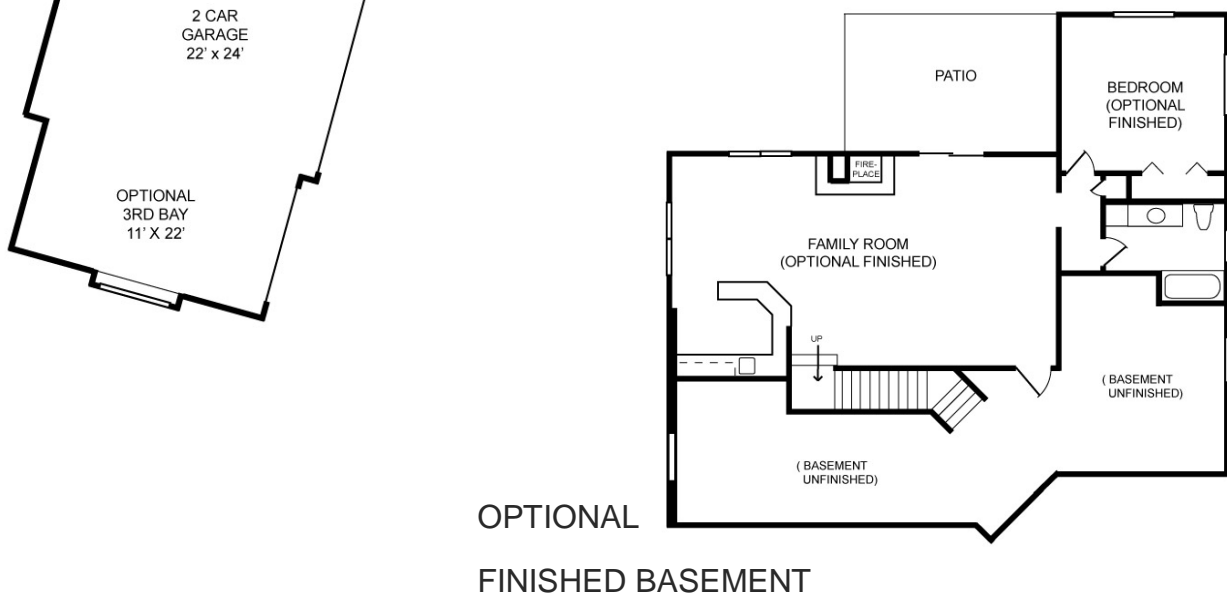

RANCH

CUSTOM ON-SITE INC
BUILDING YOUR DREAM

CRESTED BUTTE

1710 square foot ranch with 1046 square feet in optional partial basement finish. 2 bedrooms, 2 baths and great room with gas fireplace. Optional 3rd bedroom, bath and family room with wet bar in basement. Spacious kitchen includes large island. Large laundry. 2/3 car oversized garage.

www.cosbuilders.com

CRESTED BUTTE

CUSTOM ON-SITE INC
BUILDING YOUR DREAM

1710 Finished Sq Ft

1046 Optional Partial

3420 Total Sq Ft

Finished Basement

1710 Unfinished Sq Ft

1710 Sq Ft Main Level

Beds: 2

Baths: 2

Garage: 2/3

Renderings are artist's conceptions and are subject to change. Custom On-Site reserves the right to change prices, plans, specifications and features without notice. All square footage are approximate. Copyright © 2012 Custom On-Site.