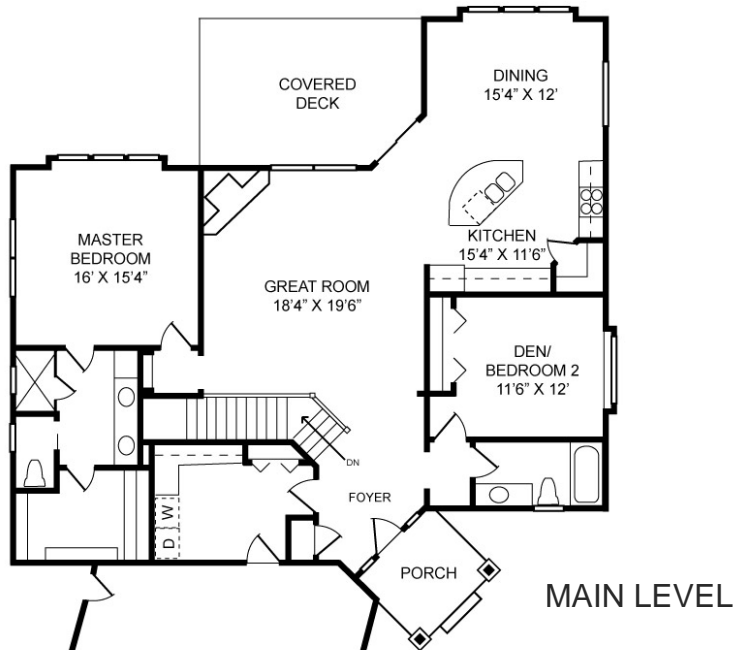

RANCH

CUSTOM ON-SITE INC
BUILDING YOUR DREAM

CRESTED BUTTE

1710 square foot ranch with 1046 square feet in optional partial basement finish. 2 bedrooms, 2 baths and great room with gas fireplace. Optional 3rd bedroom, bath and family room with wet bar in basement. Spacious kitchen includes large island. Large laundry. 2/3 car oversized garage.

www.cosbuilders.com

CRESTED BUTTE

CUSTOM ON-SITE INC
BUILDING YOUR DREAM

1710 Finished Sq Ft

1046 Optional Partial

3420 Total Sq Ft

Finished Basement

1710 Unfinished Sq Ft

1710 Sq Ft Main Level

Beds: 2

Baths: 2

Garage: 2/3

Renderings are artist's conceptions and are subject to change. Custom On-Site reserves the right to change prices, plans, specifications and features without notice. All square footage are approximate. Copyright © 2012 Custom On-Site.