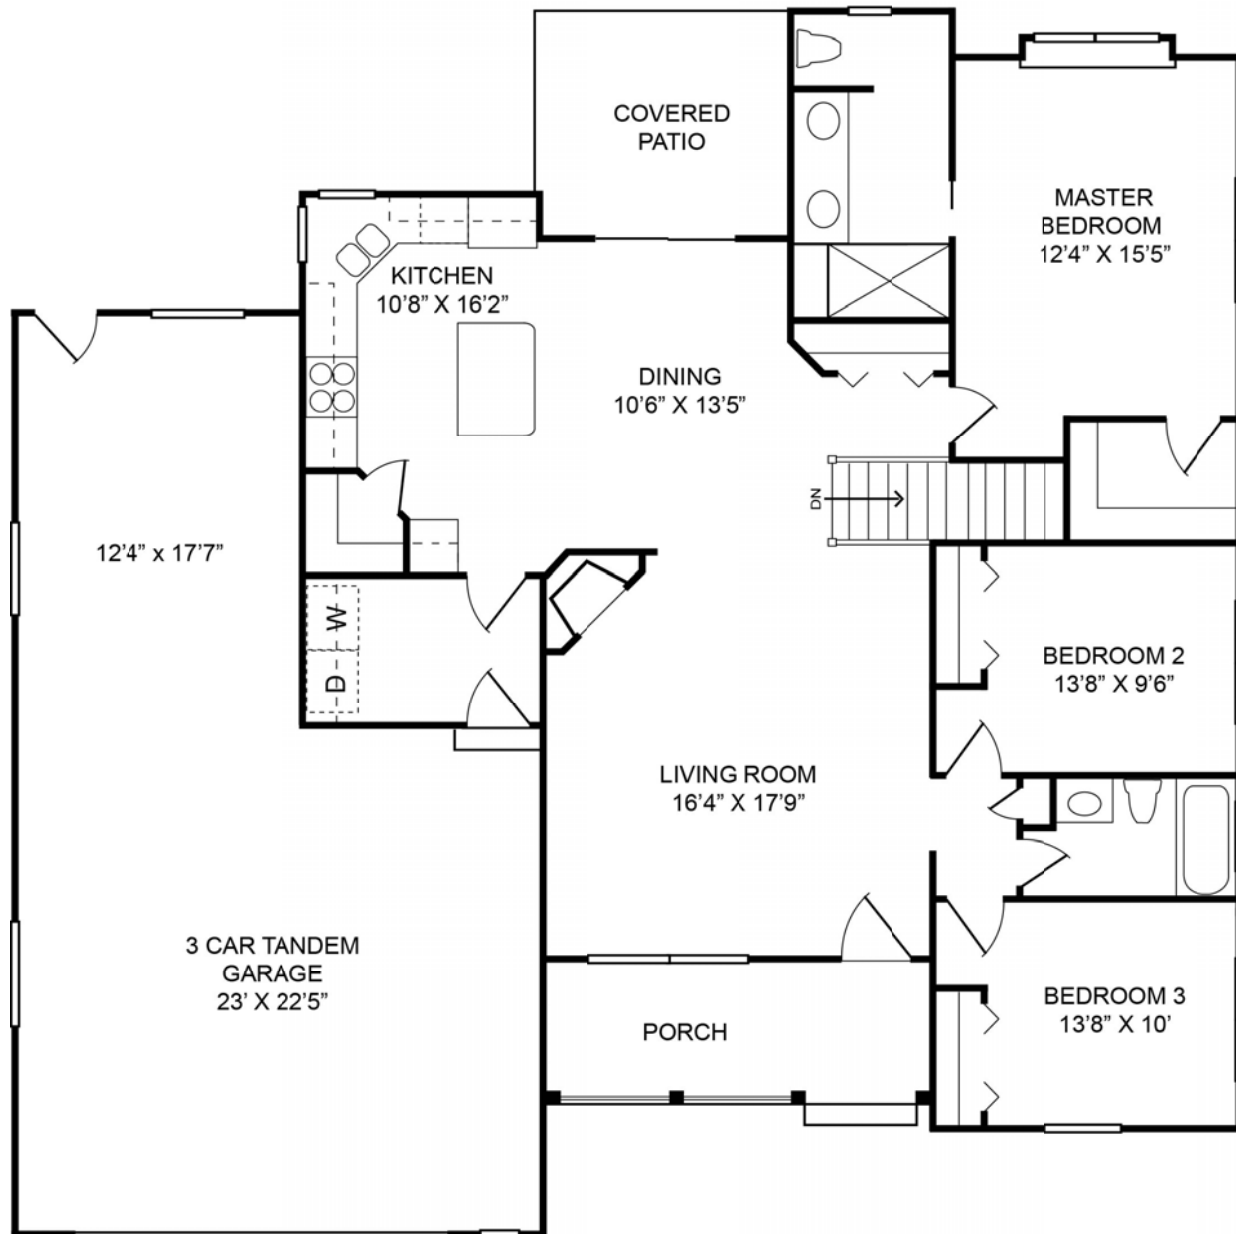

DILLON

CUSTOM ON-SITE INC
BUILDING YOUR DREAM

1454 Finished Sq Ft

2908 Total Sq Ft   1454 Sq Ft Main Level

1454 Unfinished Sq Ft   1454 Sq Ft Basement

Beds: 3

Baths: 2

Garage: 3

Renderings are artist's conceptions and are subject to change. Custom On-Site reserves the right to change prices, plans, specifications and features without notice. All square footage are approximate. Copyright © 2012 Custom On-Site.