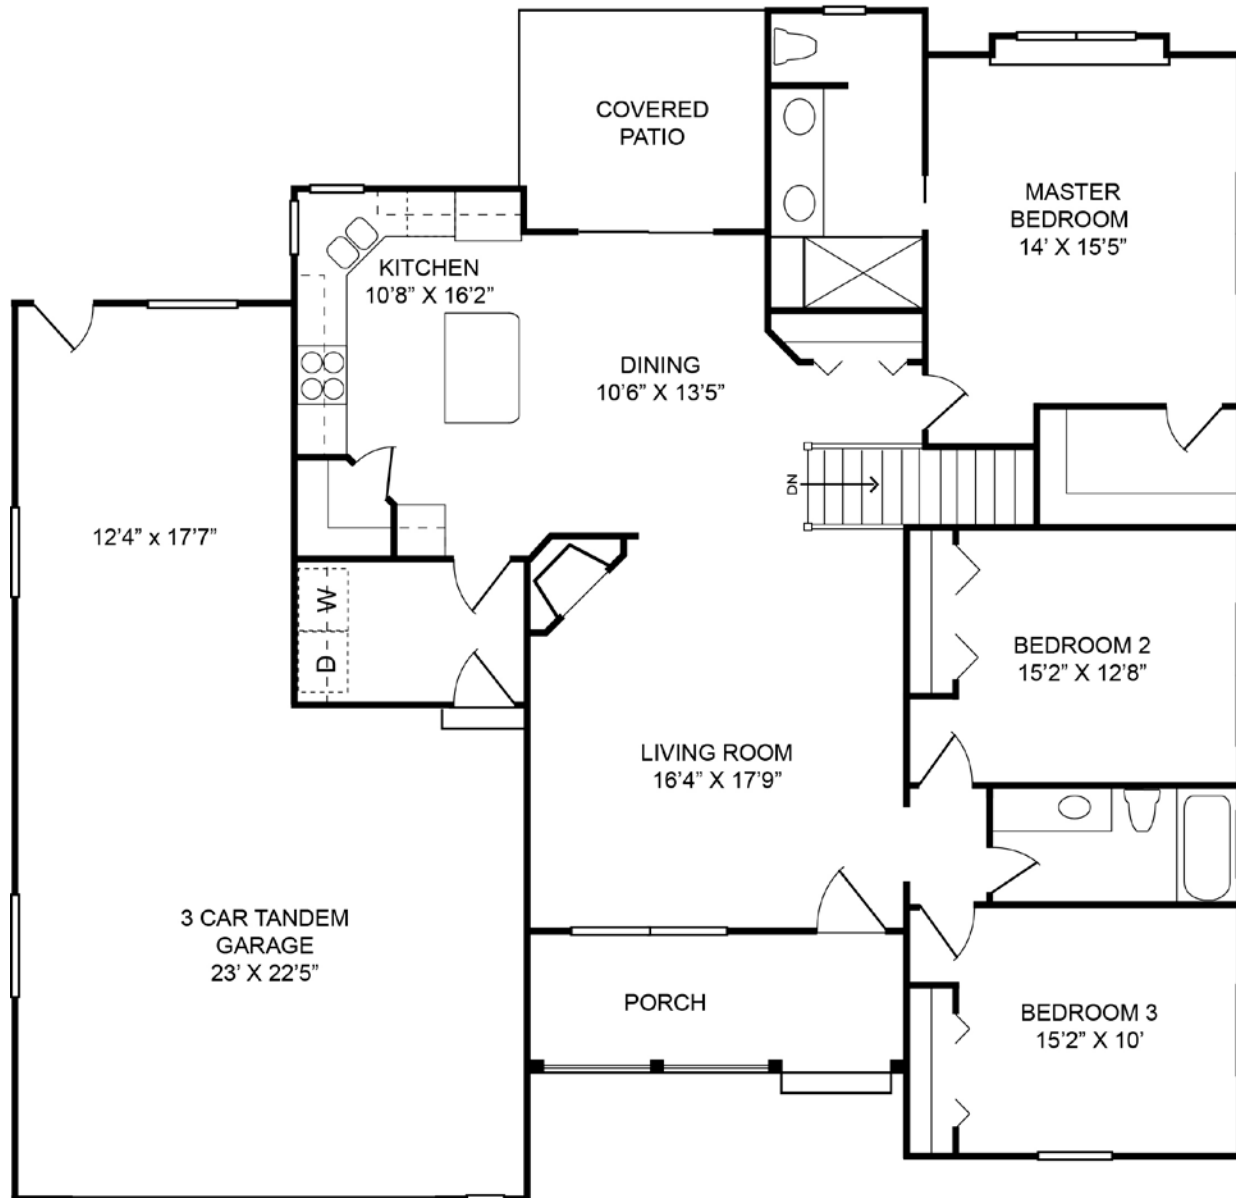

DILLON 1600

CUSTOM ON-SITE INC
BUILDING YOUR DREAM

1600 Finished Sq Ft

3200 Total Sq Ft   1600 Sq Ft Main Level

1600 Unfinished Sq Ft   1600 Sq Ft Basement

Beds: 3

Baths: 2

Garage: 3

Renderings are artist's conceptions and are subject to change. Custom On-Site reserves the right to change prices, plans, specifications and features without notice. All square footage are approximate. Copyright © 2012 Custom On-Site.