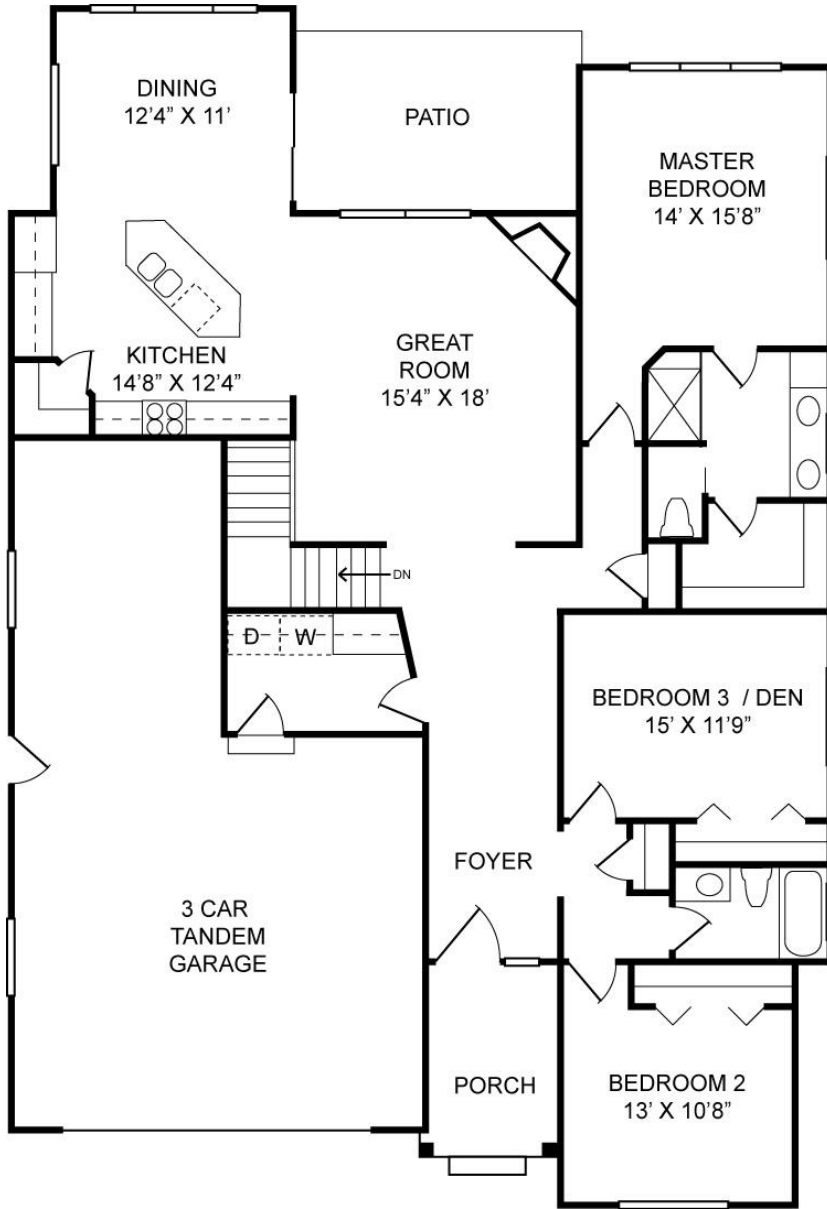

RANCH

CUSTOM ON-SITE INC
BUILDING YOUR DREAM

GRANDE RIVER I

1740 square foot ranch with 3 bedrooms, 2 baths with optional 2 bedroom only layout. Great room with a gas fireplace. Large kitchen with island and walk-in pantry. Spacious master suite and walk-in closet. Plenty of windows. 3 car tandem garage.

www.cosbuilders.com

GRANDE RIVER I

CUSTOM ON-SITE INC
BUILDING YOUR DREAM

1740 Finished Sq Ft

3480 Total Sq Ft 1740 Sq Ft Main Level

1740 Unfinished Sq Ft 1740 Sq Ft Basement

Beds: 3 / opt.2 Baths: 2 Garage: 3

**2 BEDROOM
OPTIONAL LAYOUT**