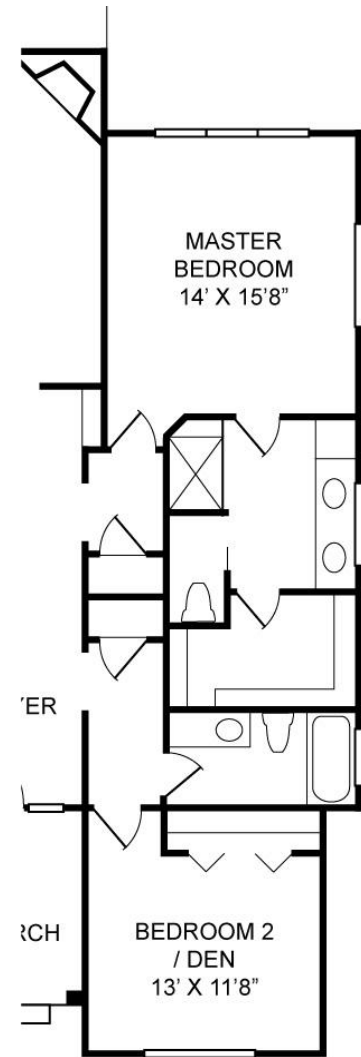

RANCH

CUSTOM ON-SITE INC
BUILDING YOUR DREAM

GRANDE RIVER I

1740 square foot ranch with 3 bedrooms, 2 baths with optional 2 bedroom only layout. Great room with a gas fireplace. Large kitchen with island and walk-in pantry. Spacious master suite and walk-in closet. Plenty of windows. 3 car tandem garage.

www.cosbuilders.com

GRANDE RIVER I

CUSTOM ON-SITE INC
BUILDING YOUR DREAM

1740 Finished Sq Ft

3480 Total Sq Ft 1740 Sq Ft Main Level

1740 Unfinished Sq Ft 1740 Sq Ft Basement

Beds: 3 / opt.2 Baths: 2 Garage: 3

**2 BEDROOM
OPTIONAL LAYOUT**