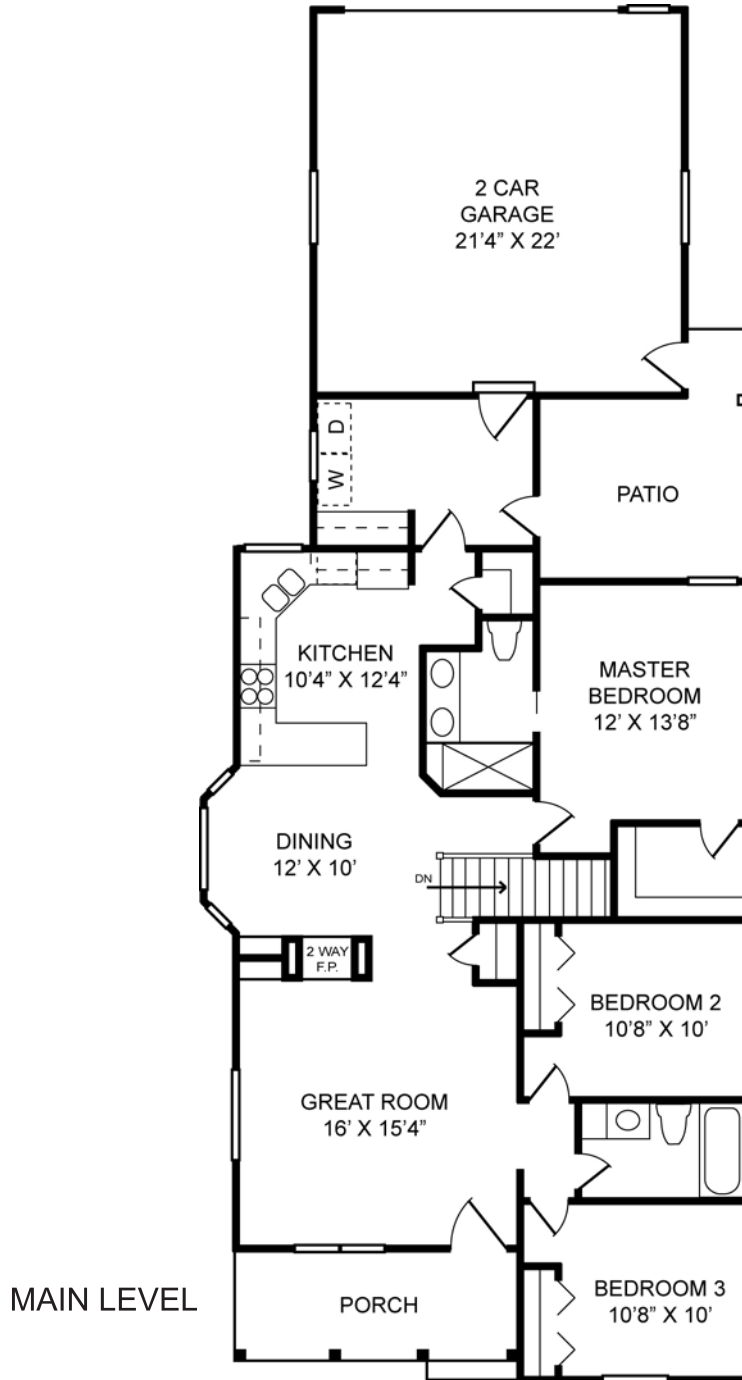

CUSTOM ON-SITE

HAMPTON RANCH

1370 square foot ranch with 3 bedrooms, 2 baths. Great room with a two-way gas fireplace shared with dining room. Kitchen includes peninsula and walk-in pantry. Master bedroom with walk-in closet. Covered front and back porches. 2 car garage faces back alley.

HAMPTON

1370 Finished Sq Feet

2740 Total Sq Feet

1370 Unfinished Sq Feet

1370 Sq Feet Main Level

1370 Sq Feet Basement

Renderings are artist's conceptions and are subject to change. Custom On-Site reserves the right to change prices, plans, specifications and features without notice. All square footage are approximate. Copyright © 2010 Custom On-Site.