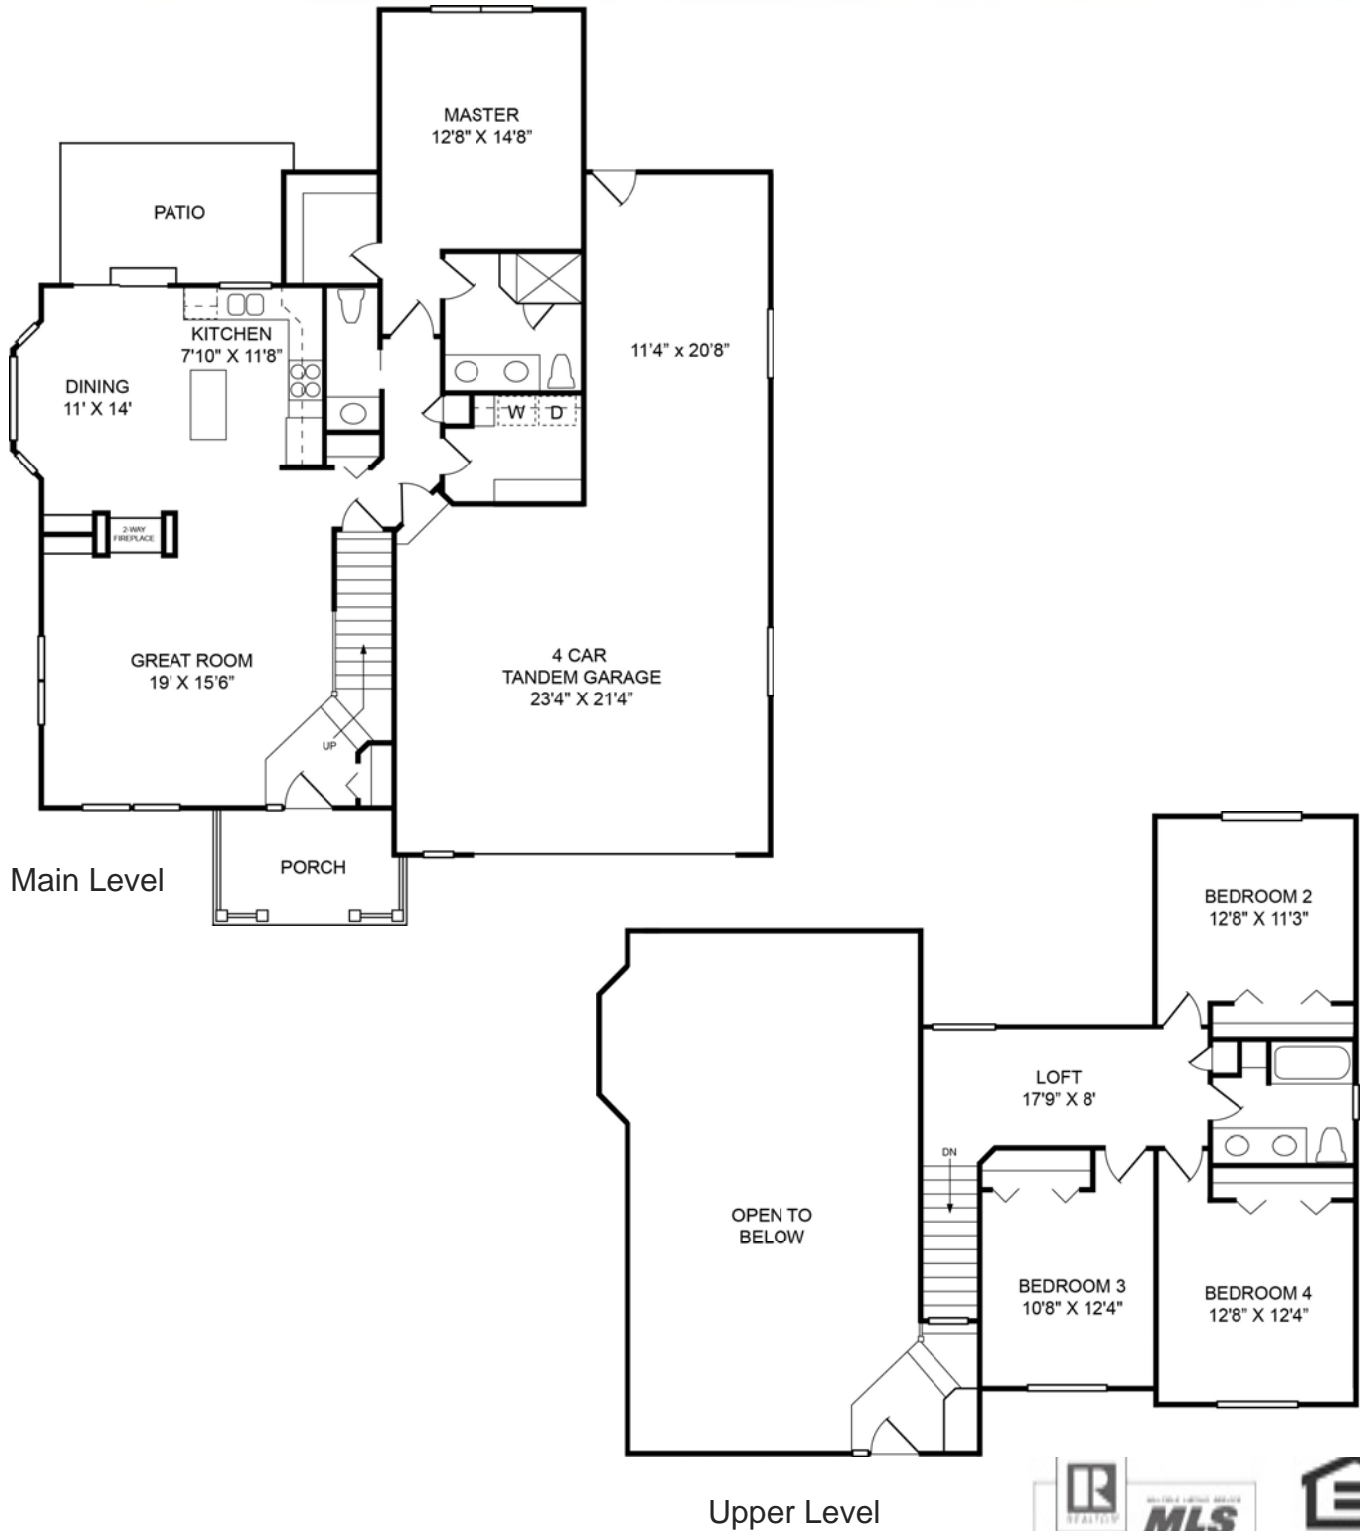

**TWO-
STORY**

CUSTOM ON-SITE INC
BUILDING YOUR DREAM

MONTROSE

1840 square foot two-story with 4 bedrooms,
2.5 baths. Main floor master suite with large
walk-in closet, and great room with vaulted
ceiling and gas fireplace. Upstairs loft.
Covered front and back porches.
4 car tandem garage.

www.cosbuilders.com

MONTROSE

CUSTOM ON-SITE INC
BUILDING YOUR DREAM

1840 Finished Sq Ft 1080 Sq Ft Main Level
2920 Total Sq Ft 760 Sq Ft Upper Level
1080 Unfinished Sq Ft 1080 Sq Ft Basement

Beds: 4 Baths: 2.5 Garage: 4