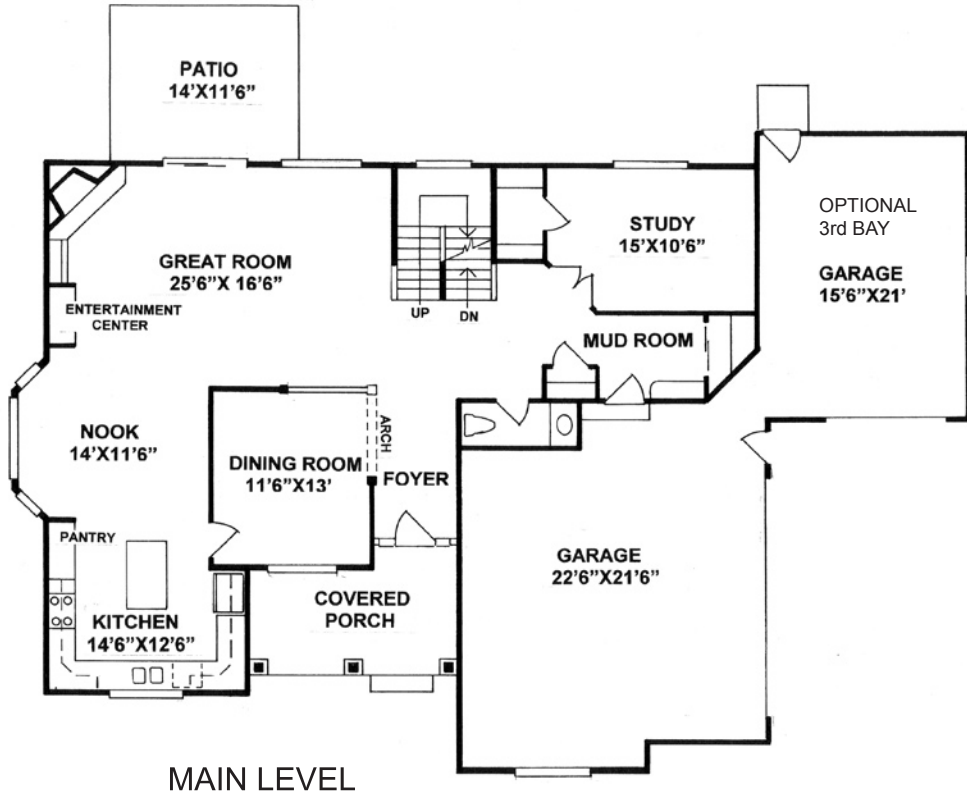

CUSTOM ON-SITE

BUILDERS INCORPORATED

SHAVANO

TWO-STORY

Artist's Conception

2966 square foot two-story with 4 bedrooms, 3 full baths upstairs and a large kitchen with island and pantry, great room, formal dining, a study and a mud room on the main level. Gas fireplace, full basement, 2 car garage with optional 3rd bay.

CUSTOM ON-SITE BUILDERS INC.
1327 WEST 5TH STREET
LOVELAND, COLORADO 80537
WWW.COSBUILDERS.COM

SHAVANO

2966 Finished Sq Feet 1518 Sq Feet Main Level
 4484 Total Sq Feet 1448 Sq Feet Upper Level
 1518 Unfinished Sq Feet 1518 Sq Feet Basement