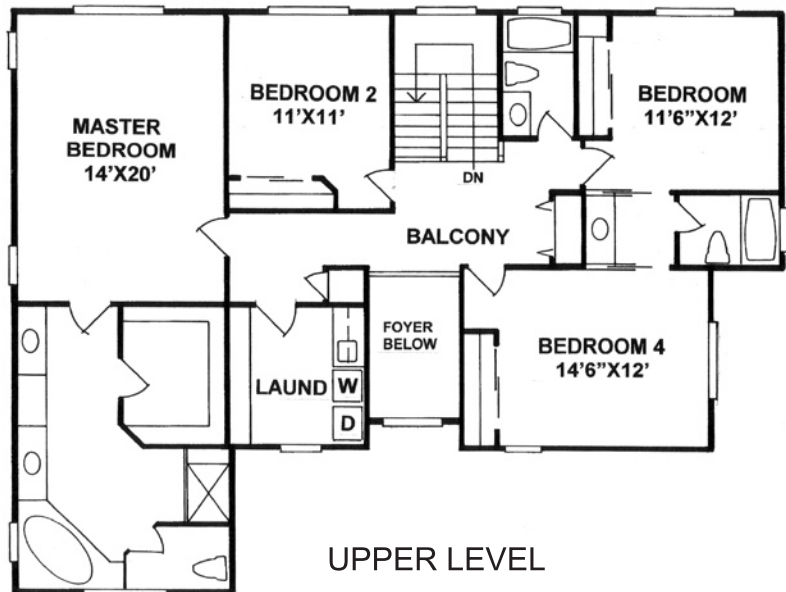

UPPER LEVEL

CUSTOM ON-SITE BUILDERS INC.
1327 WEST 5TH STREET
LOVELAND, COLORADO 80537

WWW.COSBUILDERS.COM