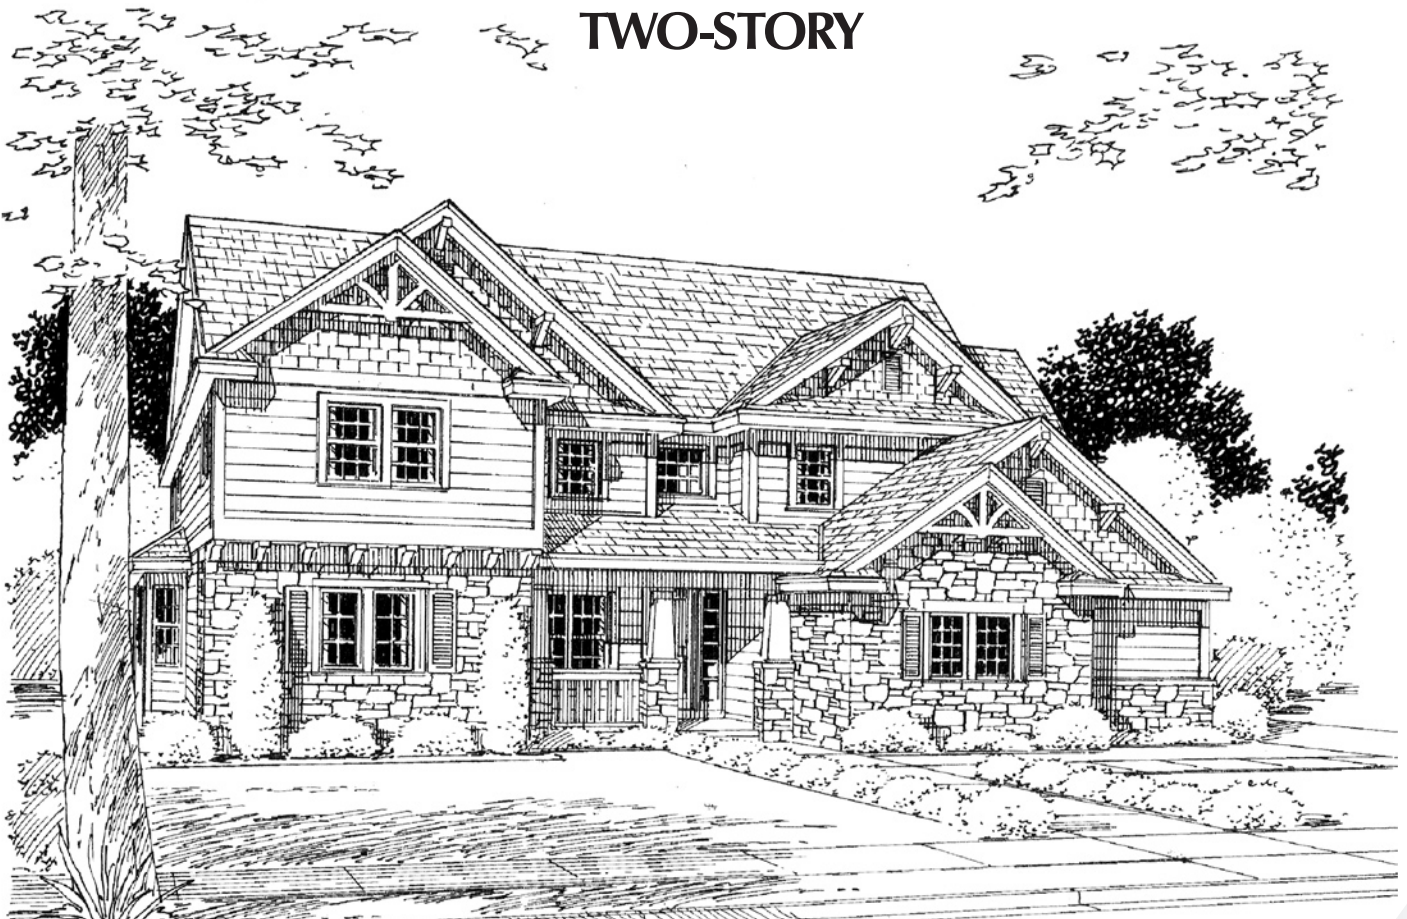

CUSTOM ON-SITE

BUILDERS INCORPORATED

SHAVANO

TWO-STORY

Artist's Conception

2966 square foot two-story with 4 bedrooms, 3 full baths upstairs and a large kitchen with island and pantry, great room, formal dining, a study and a mud room on the main level. Gas fireplace, full basement, 2 car garage with optional 3rd bay.

CUSTOM ON-SITE BUILDERS INC.
1327 WEST 5TH STREET
LOVELAND, COLORADO 80537
WWW.COSBUILDERS.COM

SHAVANO

2966 Finished Sq Feet 1518 Sq Feet Main Level
 4484 Total Sq Feet 1448 Sq Feet Upper Level
 1518 Unfinished Sq Feet 1518 Sq Feet Basement