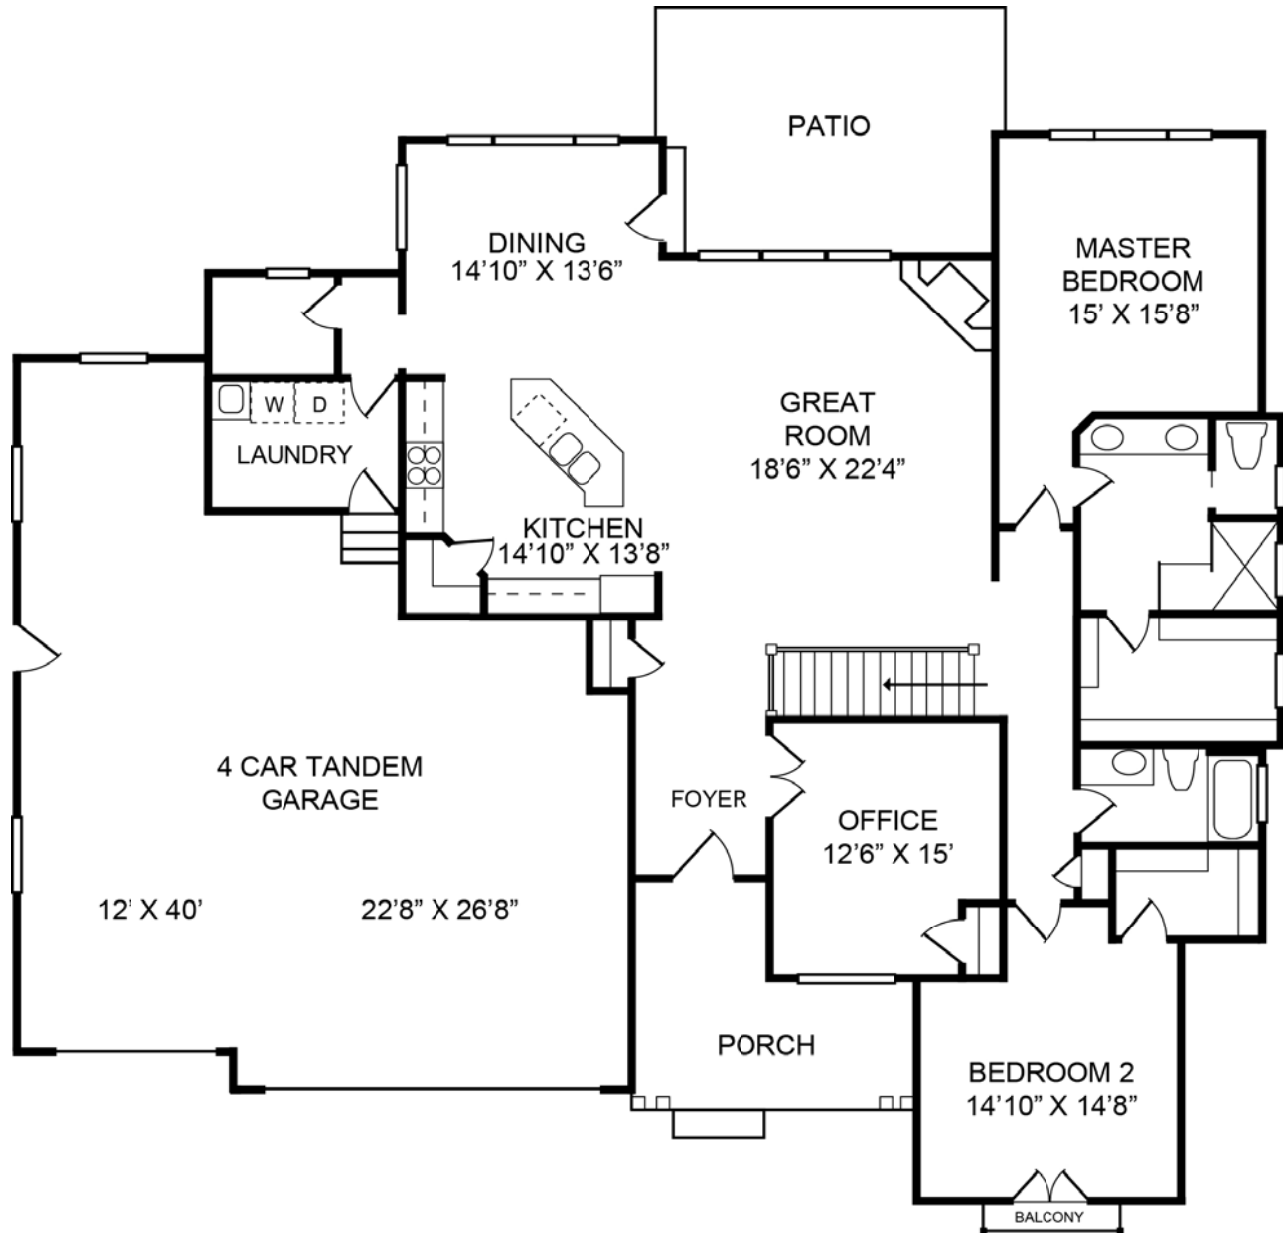

RANCH

CUSTOM ON-SITE INC
BUILDING YOUR DREAM

SIERRA VALLEY

2405 square foot ranch with 2/3 bedrooms, 2.5 baths and great room with vaulted ceiling and gas fireplace. Spacious kitchen includes large island. Master suite with large walk-in closet. Covered front and back porches. 4 car tandem garage.

www.cosbuilders.com

SIERRA VALLEY

CUSTOM ON-SITE INC
BUILDING YOUR DREAM

2405 Finished Sq Ft

4810 Total Sq Ft 2405 Sq Ft Main Level

2405 Unfinished Sq Ft 2405 Sq Ft Basement

Beds: 2 Baths: 2.5 Garage: 4

Renderings are artist's conceptions and are subject to change. Custom On-Site reserves the right to change prices, plans, specifications and features without notice. All square footage are approximate. Copyright © 2012 Custom On-Site.