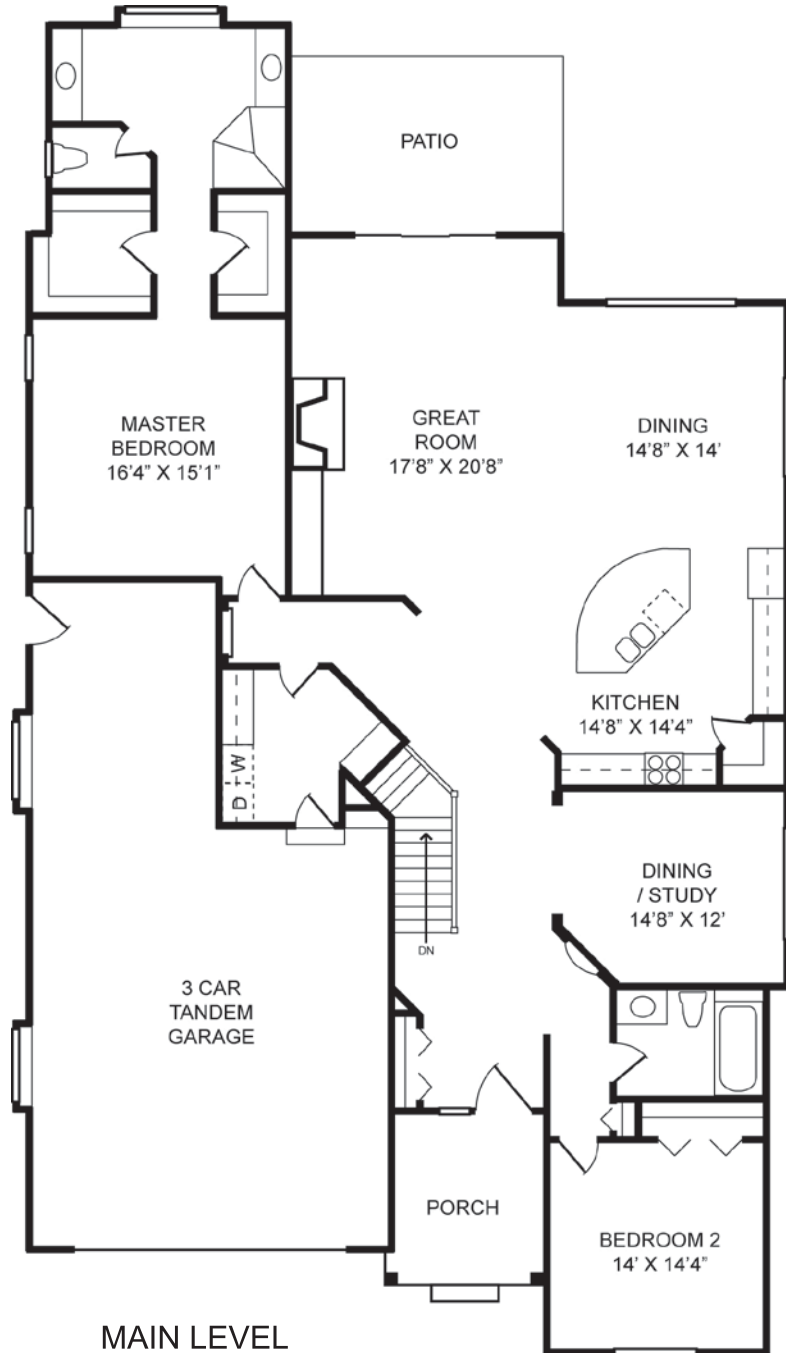

SNOWMASS RANCH

2374 square foot ranch with 2 bedrooms, 2 baths. Great room with vaulted ceilings and a gas fireplace. Gourmet kitchen includes large island and walk-in pantry. Luxury master suite with 2 large walk-in closets. Covered front and back porches. 3 car tandem garage.

www.cosbuilders.com

SNOWMASS

2374 Finished Sq Feet

4748 Total Sq Feet

2374 Unfinished Sq Feet

2374 Sq Feet Main Level

2374 Sq Feet Basement

ALTERNATE
MASTER SUITE

MAIN LEVEL