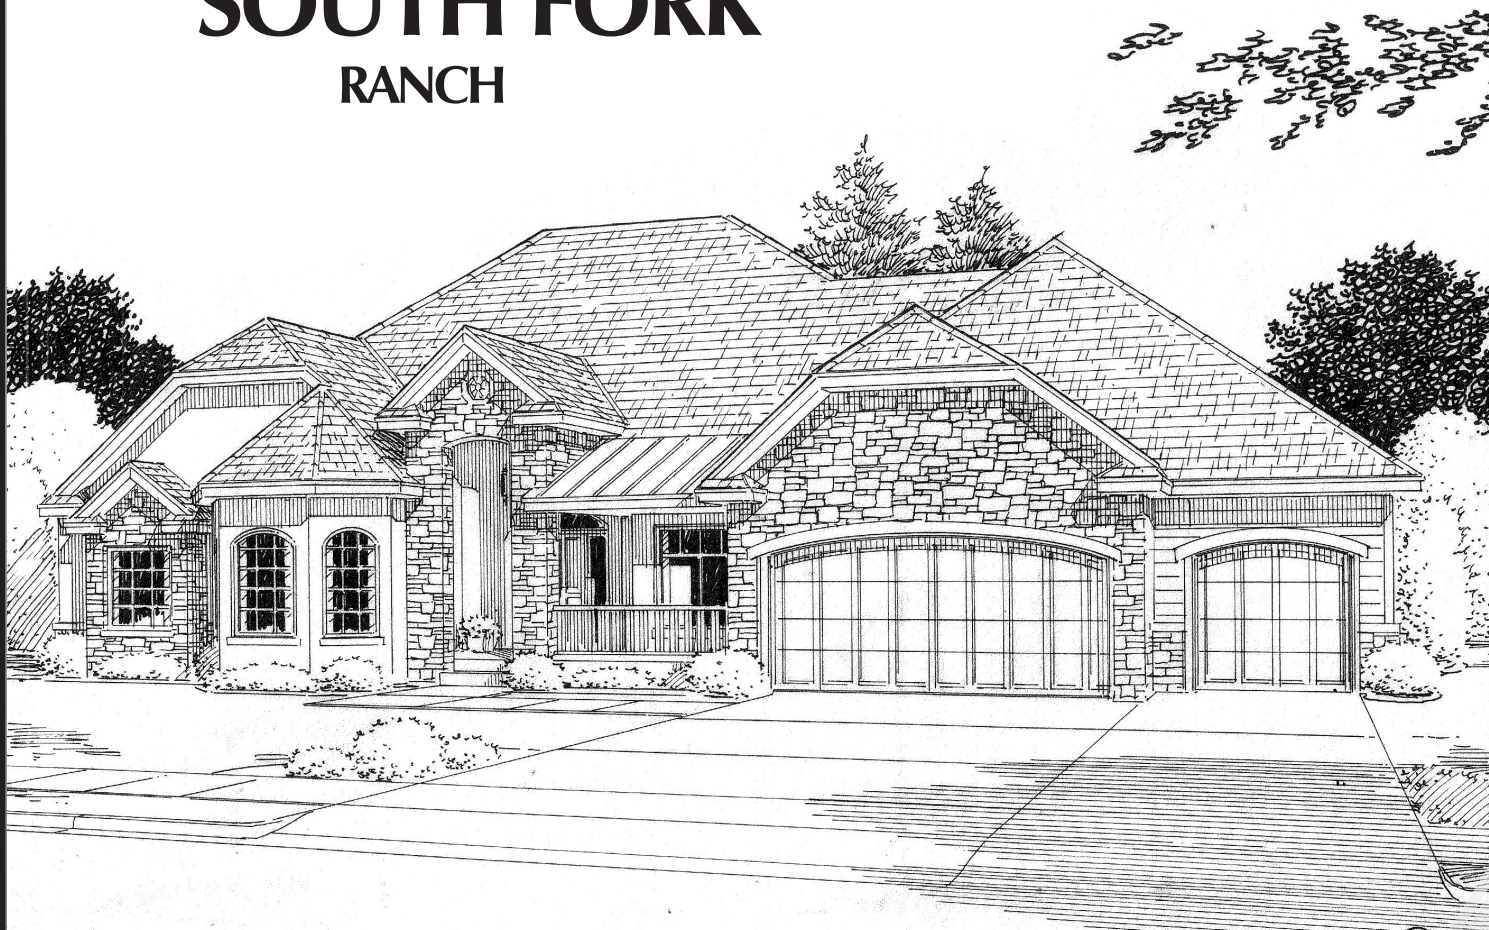

CUSTOM
ON-SITE
BUILDERS INCORPORATED

SOUTH FORK
RANCH

Artist's Conception

2903 square foot ranch with 3 bedrooms, 2 baths. 3-sided fireplace separates hearth/nook and great room. Large kitchen with island and serving bar. Large master suite with walk-in closet and luxury 5 piece jetted master bath. Optional walk-out basement.

HIGHLAND
MEADOWS
GOLF COMMUNITY

SOUTH FORK

2903 Finished Sq Feet
5806 Total Sq Feet
2903 Unfinished Sq Feet

2903 Sq Feet Main Level
2903 Sq Feet Basement

CUSTOM
ON-SITE
BUILDERS INCORPORATED

MAIN LEVEL

Coleen Ligothke, CRS, CSP
(970)690-1732