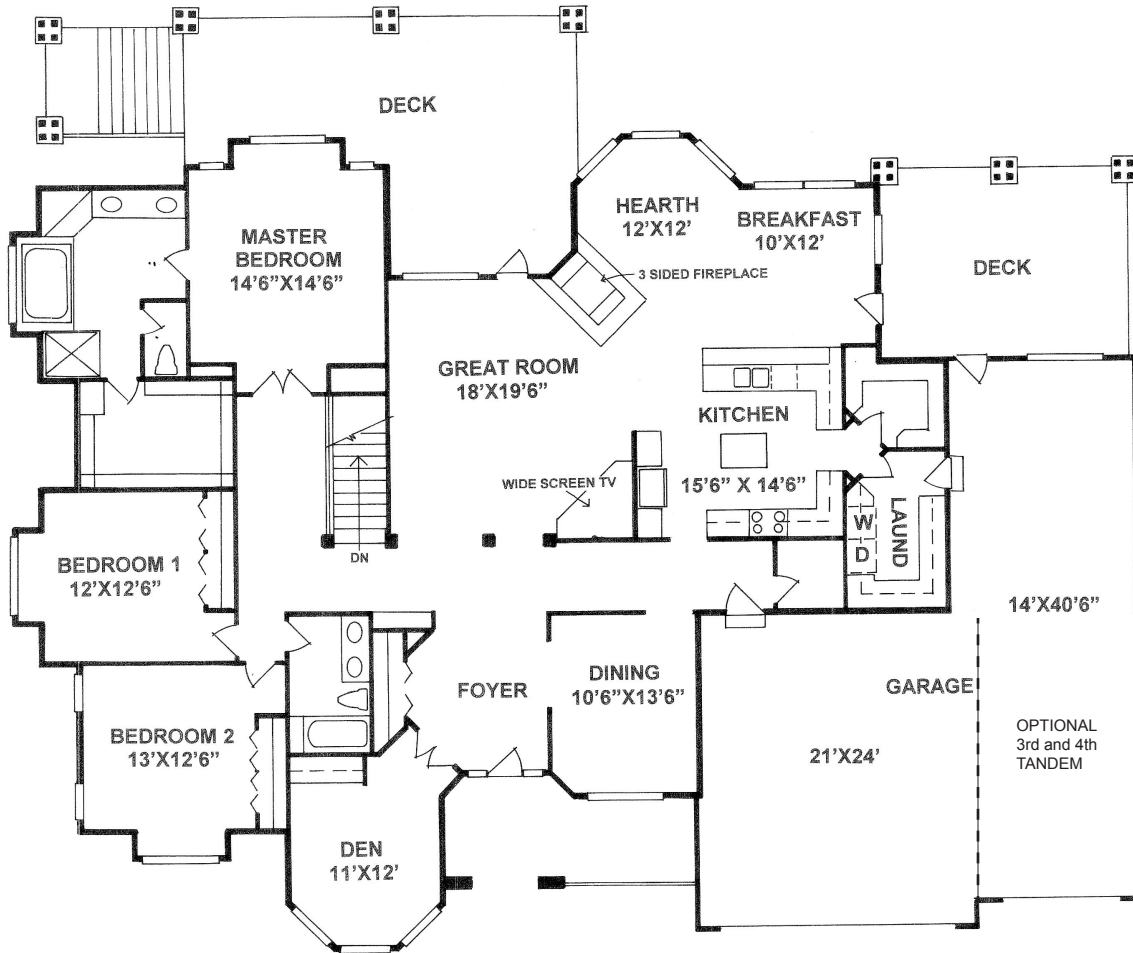

CUSTOM
ON-SITE
BUILDERS INCORPORATED

SOUTH FORK
RANCH

Artist's Conception

2903 square foot ranch with 3 bedrooms, 2 baths. 3-sided fireplace separates hearth/nook and great room. Large kitchen with island and serving bar. Large master suite with walk-in closet and luxury 5 piece jetted master bath. Optional walk-out basement.

HIGHLAND
MEADOWS
GOLF COMMUNITY

SOUTH FORK

2903 Finished Sq Feet
5806 Total Sq Feet
2903 Unfinished Sq Feet

2903 Sq Feet Main Level
2903 Sq Feet Basement

CUSTOM
ON-SITE
BUILDERS INCORPORATED

MAIN LEVEL

Coleen Ligothke, CRS, CSP
(970)690-1732