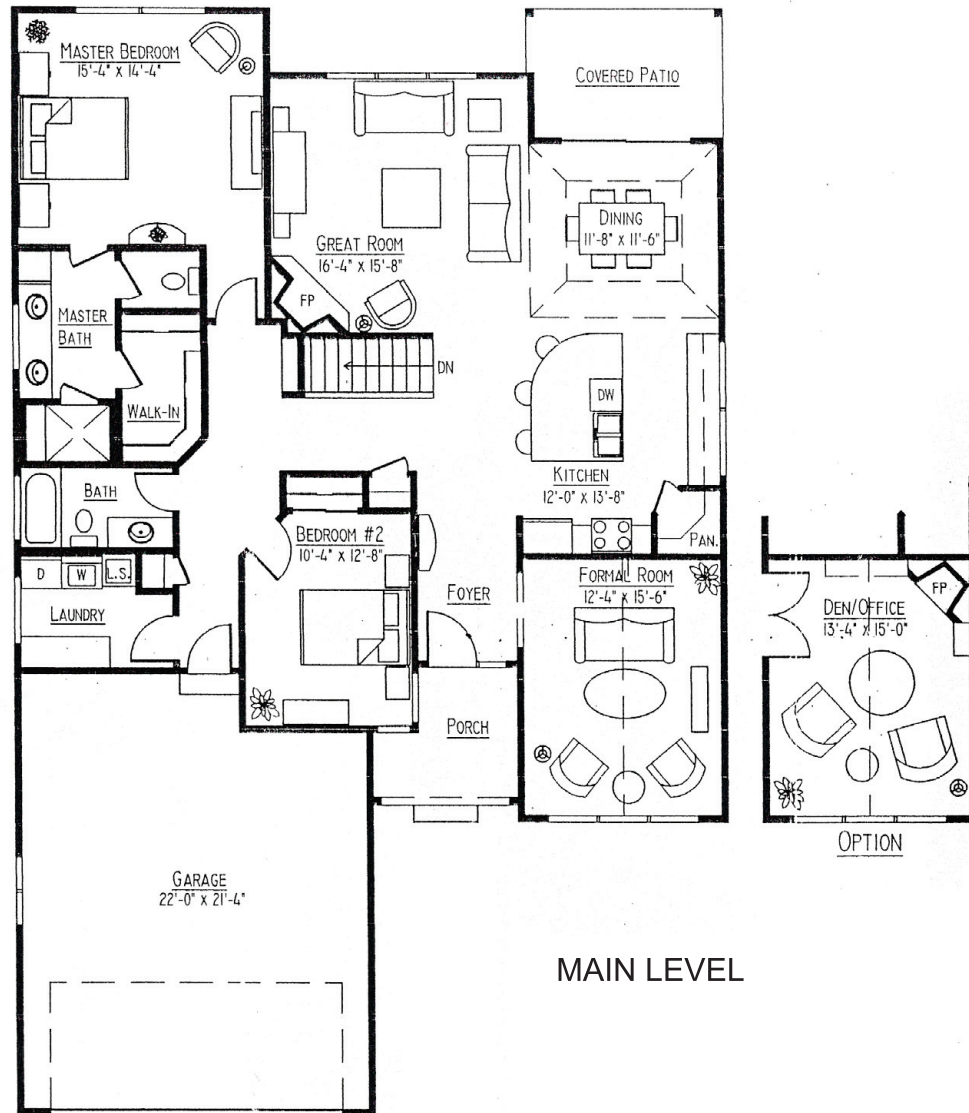

CUSTOM
ON-SITE
BUILDERS INCORPORATED

**STEAMBOAT
RANCH**

Artist's Conception

1790 square foot ranch with 2 bedrooms, 2
baths and great room with a gas fireplace. Large
kitchen includes an island area and walk-in pantry.
Covered front porch. 2 car garage with optional
3rd bay.

STEAMBOAT

1790 Finished Sq Feet

3580 Total Sq Feet

1790 Unfinished Sq Feet

1790 Sq Feet Main Level

1790 Sq Feet Basement

CUSTOM
ON-SITE
BUILDERS INCORPORATED

CUSTOM ON-SITE BUILDERS INC.
1327 WEST 5TH STREET
LOVELAND, COLORADO 80537