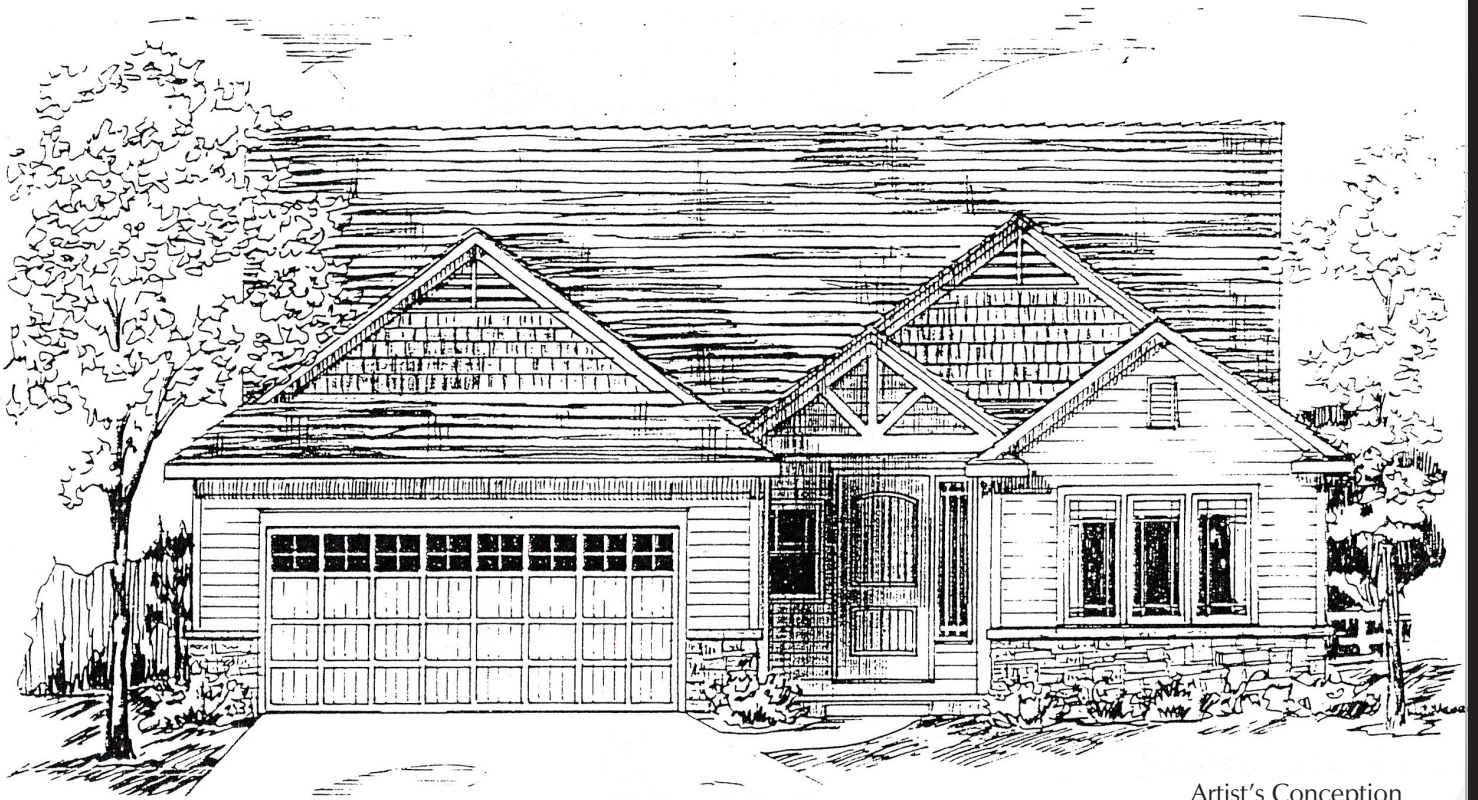

CUSTOM
ON-SITE
BUILDERS INCORPORATED

**STEAMBOAT
RANCH**

Artist's Conception

1790 square foot ranch with 2 bedrooms, 2
baths and great room with a gas fireplace. Large
kitchen includes an island area and walk-in pantry.
Covered front porch. 2 car garage with optional
3rd bay.

STEAMBOAT

1790 Finished Sq Feet

3580 Total Sq Feet

1790 Unfinished Sq Feet

1790 Sq Feet Main Level

1790 Sq Feet Basement

CUSTOM
ON-SITE
BUILDERS INCORPORATED

CUSTOM ON-SITE BUILDERS INC.
1327 WEST 5TH STREET
LOVELAND, COLORADO 80537