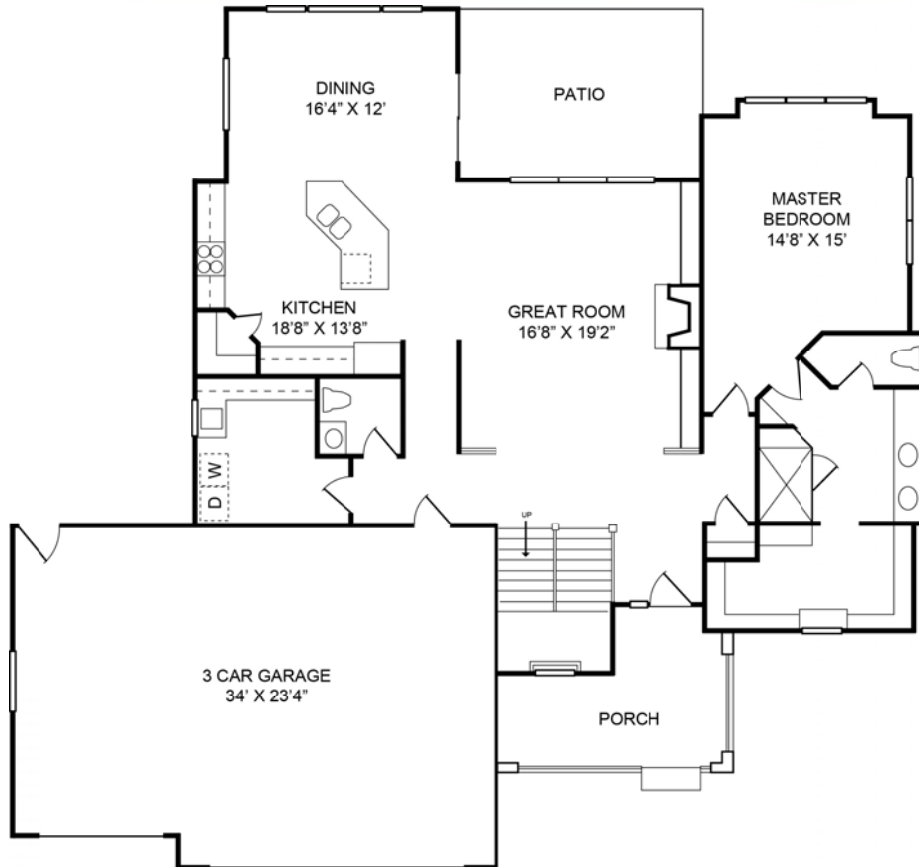

## **SUMMIT PEAK**

2598 square foot two-story with 4 bedrooms,  
2.5 baths. Main floor master suite with large  
walk-in closet, and great room with vaulted  
ceiling and gas fireplace. Upstairs loft.  
Covered front and back porches.  
3 car garage.

# SUMMIT PEAK

**CUSTOM ON-SITE INC**  
BUILDING YOUR DREAM

2598 Finished Sq Ft    1644 Sq Ft Main Level  
4242 Total Sq Ft        954 Sq Ft Upper Level  
1644 Unfinished Sq Ft    1644 Sq Ft Basement

Beds: 4    Baths: 2.5    Garage: 3