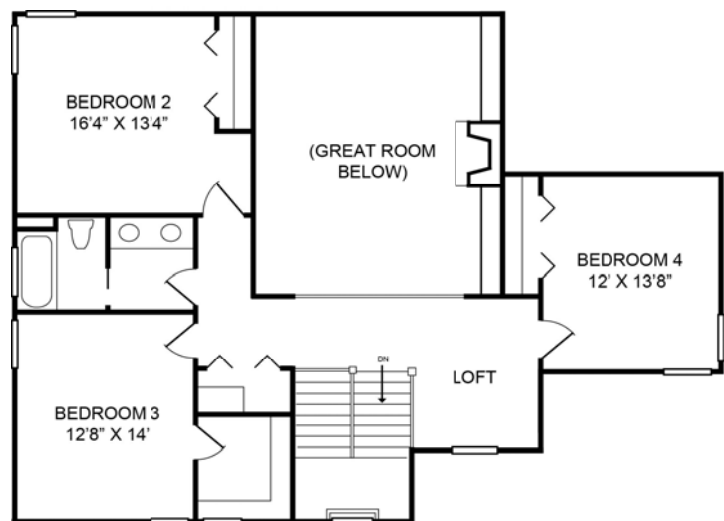

Upper Level

Renderings are artist's conceptions and are subject to change. Custom On-Site reserves the right to change prices, plans, specifications and features without notice. All square footage are approximate. Copyright © 2012 Custom On-Site.