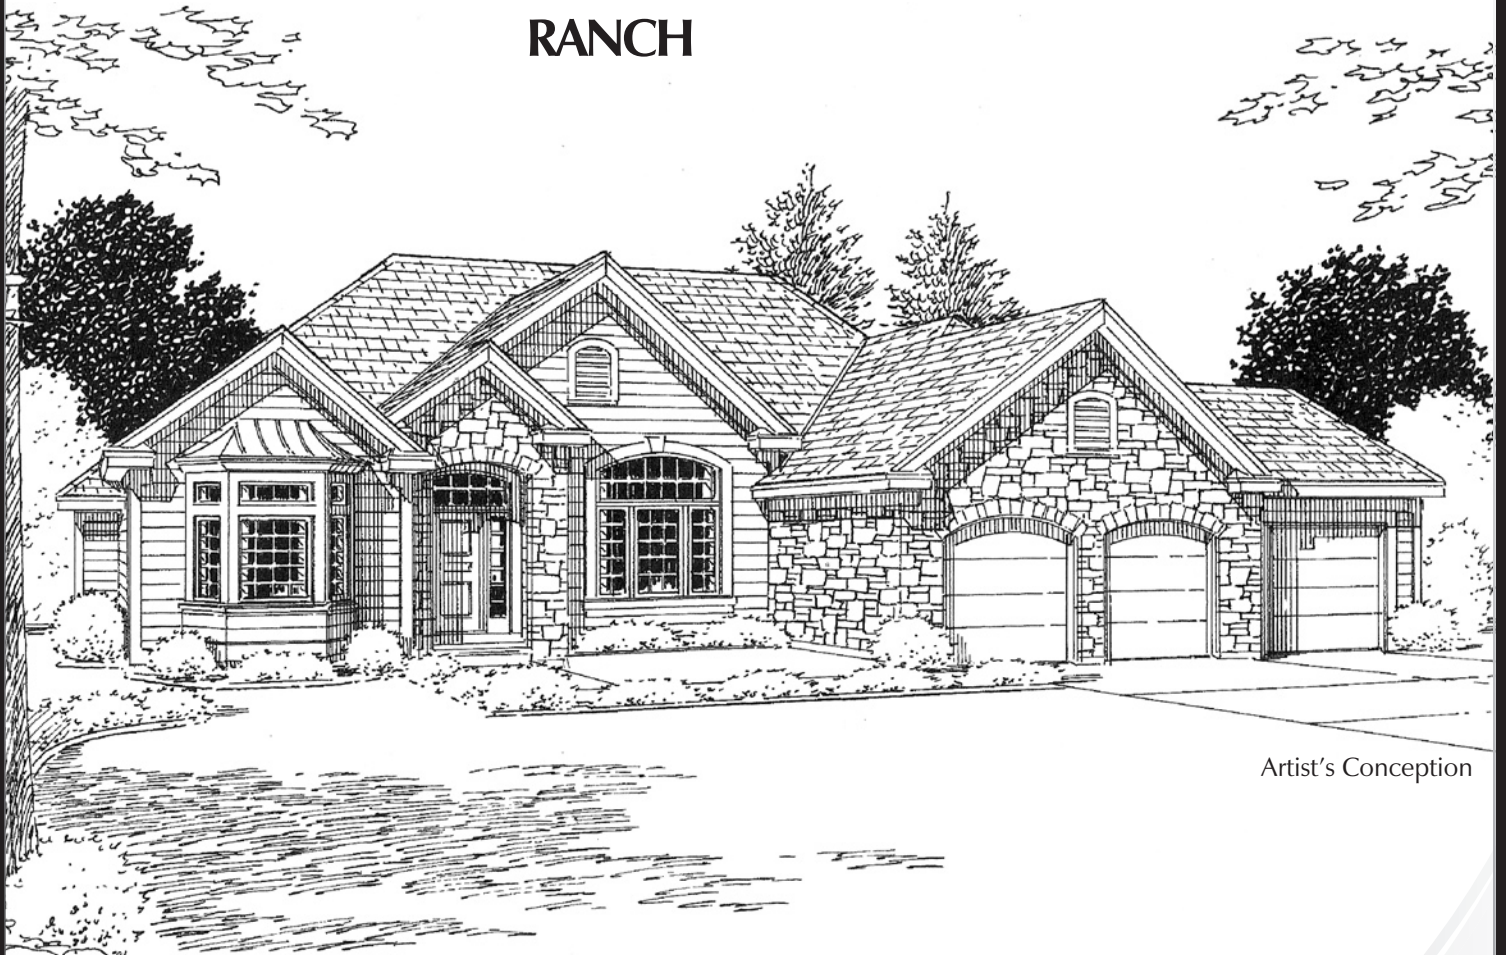

# CUSTOM ON-SITE

BUILDERS INCORPORATED

## TABERNASH RANCH

Artist's Conception

2540 square foot ranch with 3 bedrooms, 2 ½ baths, with formal dining room and living room. Large kitchen includes island and serving bar. Large master suite with walk-in closet and luxury 5 piece master bath. 2 car garage with optional 3<sup>rd</sup> bay.