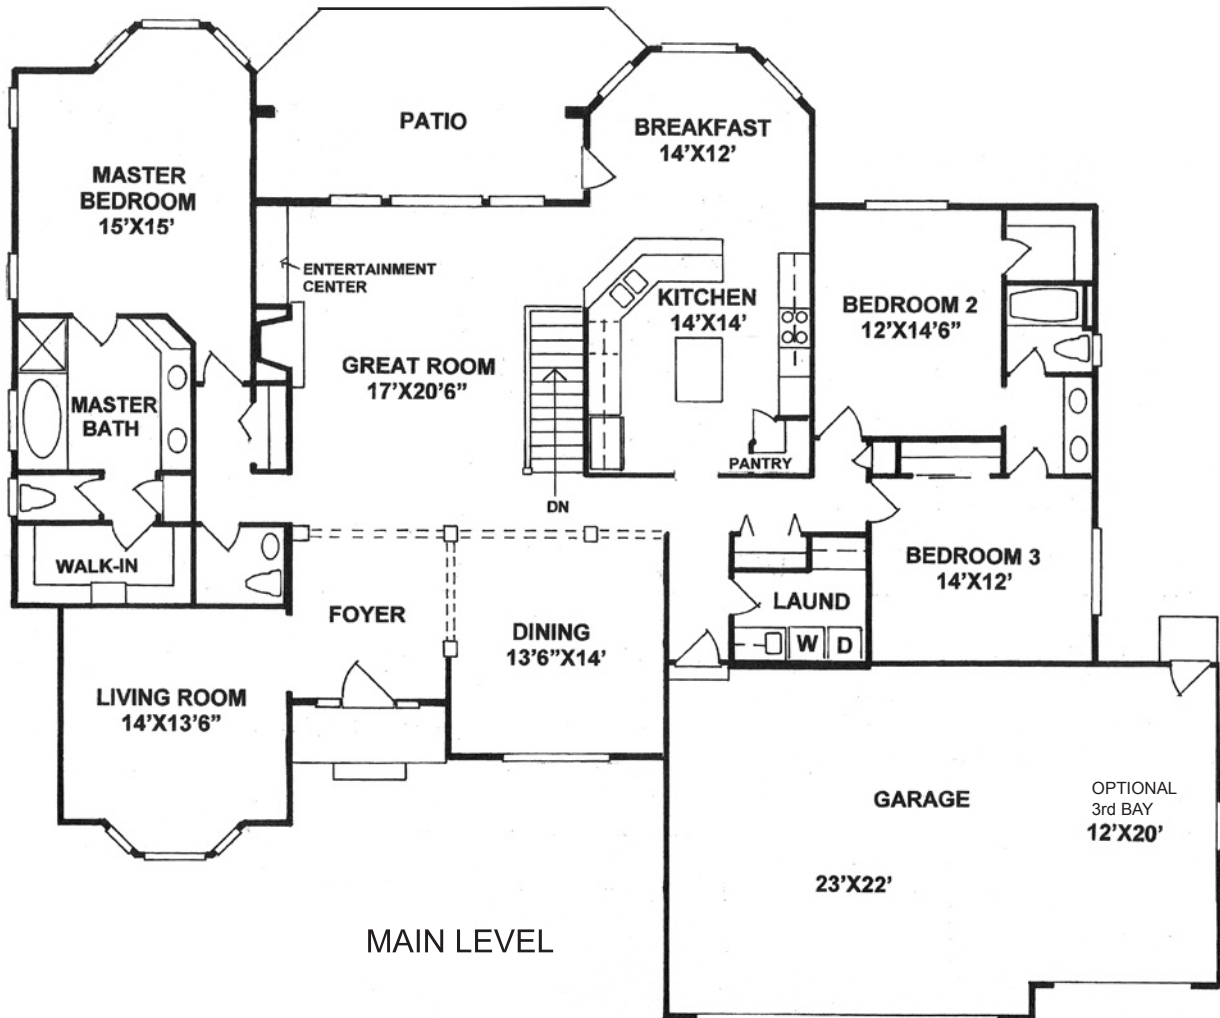

## TABERNASH RANCH

Artist's Conception

2540 square foot ranch with 3 bedrooms, 2 ½ baths, with formal dining room and living room. Large kitchen includes island and serving bar. Large master suite with walk-in closet and luxury 5 piece master bath. 2 car garage with optional 3<sup>rd</sup> bay.

# TABERNASH

2540 Finished Sq Feet

5080 Total Sq Feet

2540 Unfinished Sq Feet

2540 Sq Feet Main Level

2540 Sq Feet Basement

**C**USTOM  
**O**N-SITE  
BUILDERS INCORPORATED

CUSTOM ON-SITE BUILDERS INC.  
1327 WEST 5TH STREET  
LOVELAND, COLORADO 80537