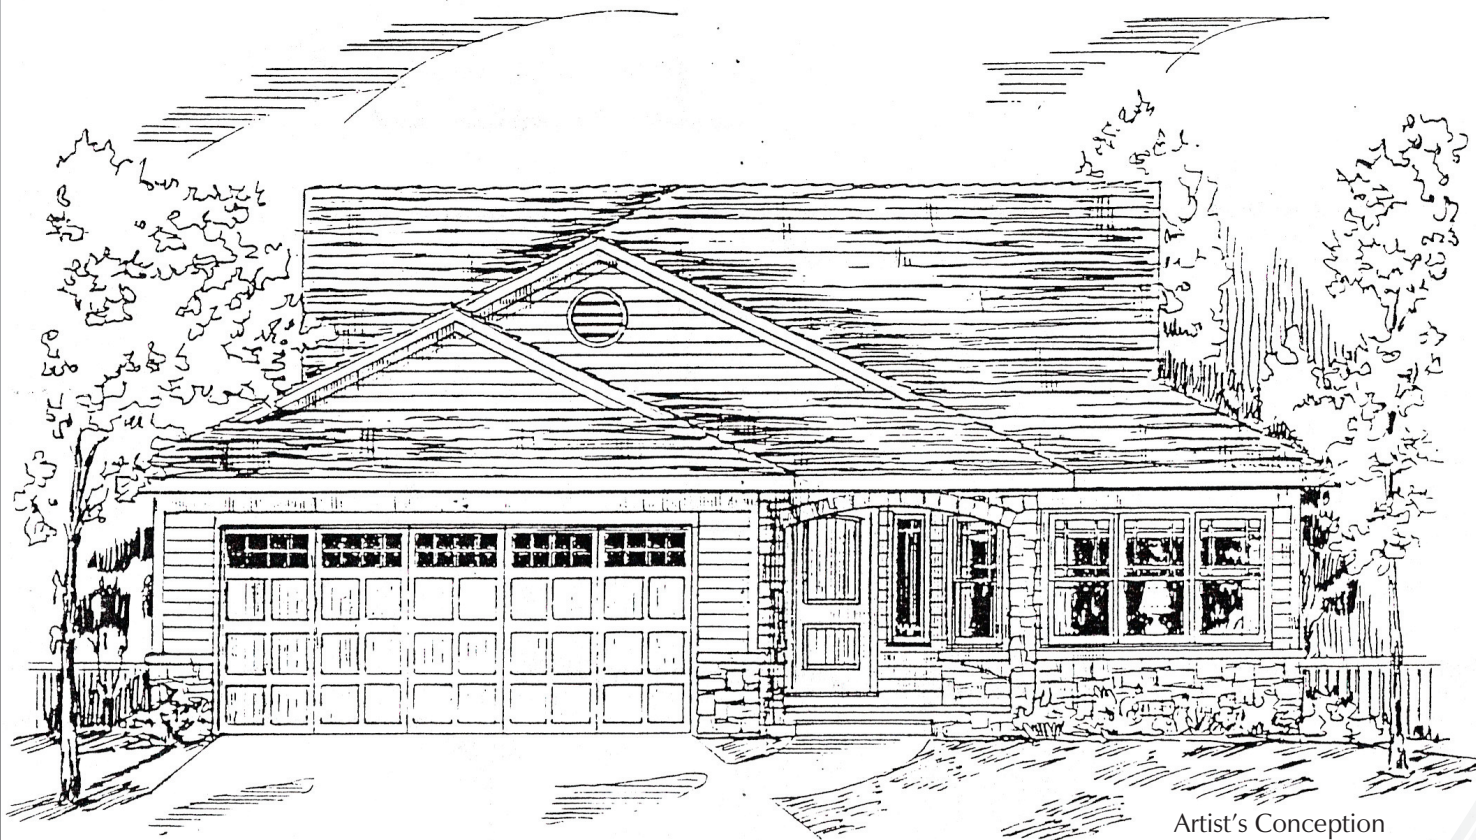

CUSTOM ON-SITE

BUILDERS INCORPORATED

TELLURIDE RANCH

Artist's Conception

2020 square foot ranch with 3 bedrooms, 2 baths and great room with a gas fireplace. Large kitchen includes an island area and walk-in pantry. Master bedroom with large walk-in closet. Covered front porch. 2 car garage with optional 3rd bay.

TELLURIDE

2020 Finished Sq Feet

4040 Total Sq Feet

2020 Unfinished Sq Feet

2020 Sq Feet Main Level

2020 Sq Feet Basement

CUSTOM
ON-SITE
BUILDERS INCORPORATED

CUSTOM ON-SITE BUILDERS INC.
1327 WEST 5TH STREET
LOVELAND, COLORADO 80537