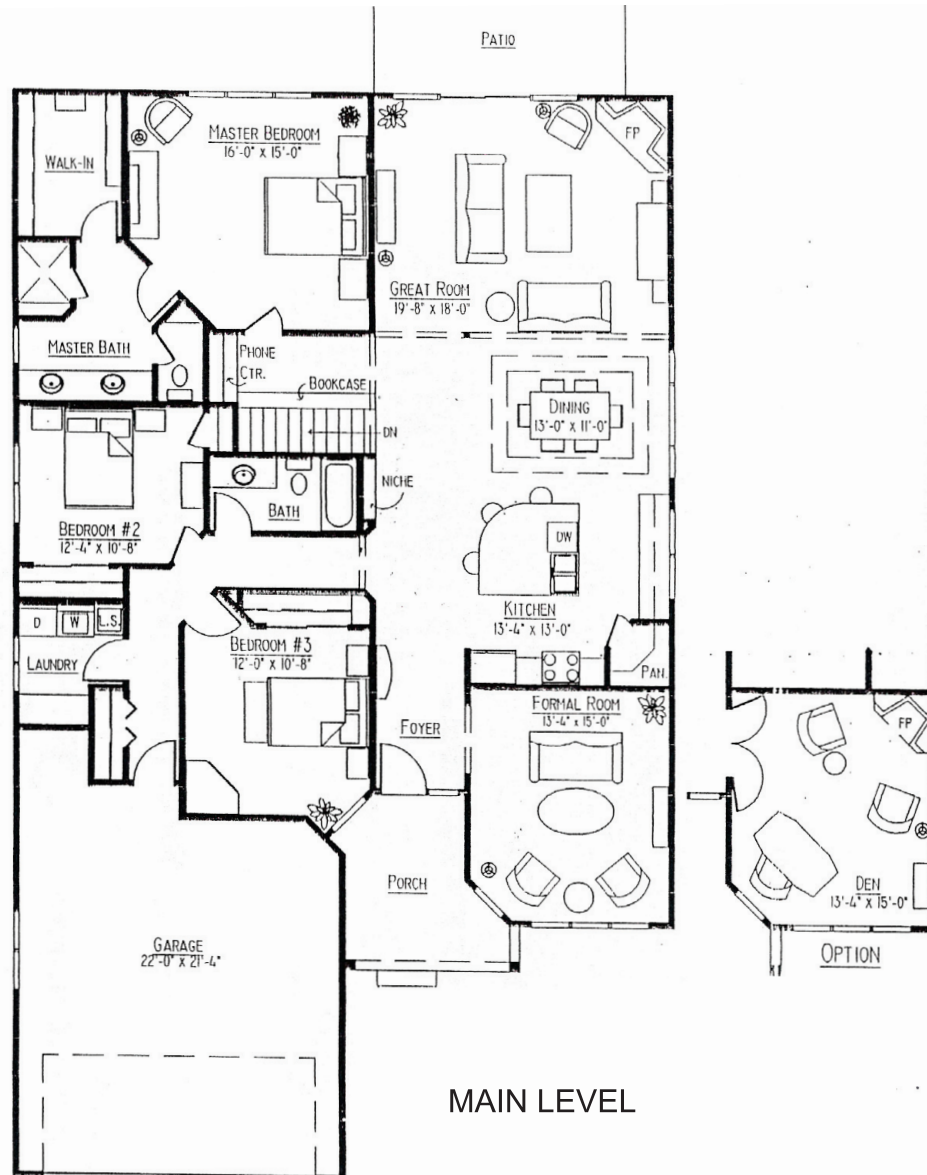

CUSTOM ON-SITE

BUILDERS INCORPORATED

TELLURIDE RANCH

Artist's Conception

2020 square foot ranch with 3 bedrooms, 2 baths and great room with a gas fireplace. Large kitchen includes an island area and walk-in pantry. Master bedroom with large walk-in closet. Covered front porch. 2 car garage with optional 3rd bay.

TELLURIDE

2020 Finished Sq Feet

4040 Total Sq Feet

2020 Unfinished Sq Feet

2020 Sq Feet Main Level

2020 Sq Feet Basement

CUSTOM
ON-SITE
BUILDERS INCORPORATED

CUSTOM ON-SITE BUILDERS INC.
1327 WEST 5TH STREET
LOVELAND, COLORADO 80537