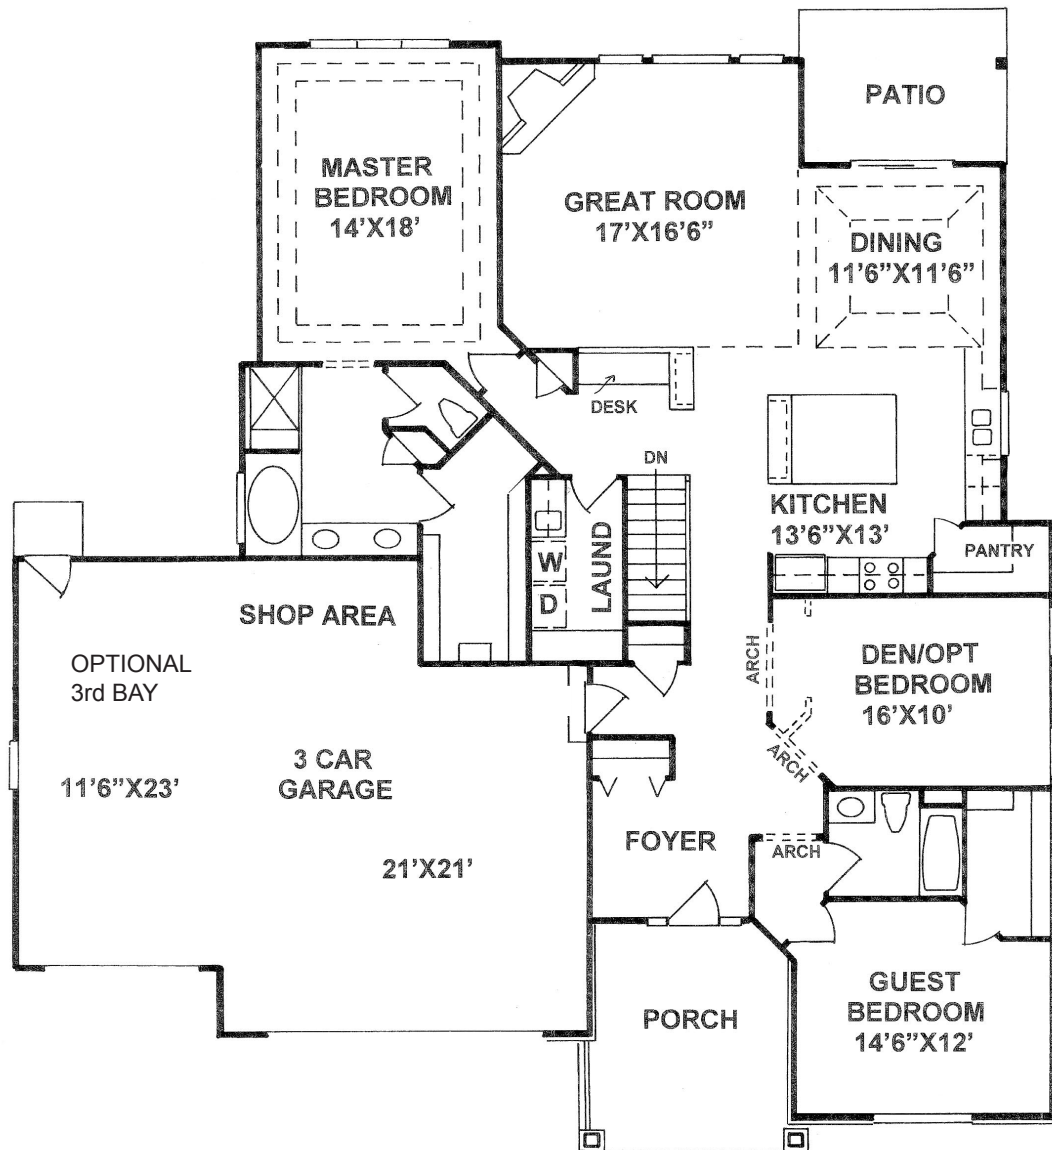

CUSTOM ON-SITE

BUILDERS INCORPORATED

VAIL VALLEY RANCH

Artist's Conception

2090 square foot ranch with 2 bedrooms, 2 baths, and den or optional 3rd bedroom. Great room opens to the kitchen with large island. Large master suite with walk-in closet and luxury 5 piece jetted master bath. 2 car garage with optional 3rd bay.

**HIGHLAND
MEADOWS**
GOLF COMMUNITY

VAIL VALLEY

2090 Finished Sq Feet
4180 Total Sq Feet
2090 Unfinished Sq Feet

2090 Sq Feet Main Level
2090 Sq Feet Basement

CUSTOM
ON-SITE
BUILDERS INCORPORATED

Coleen Ligothke, CRS, CSP
(970)690-1732