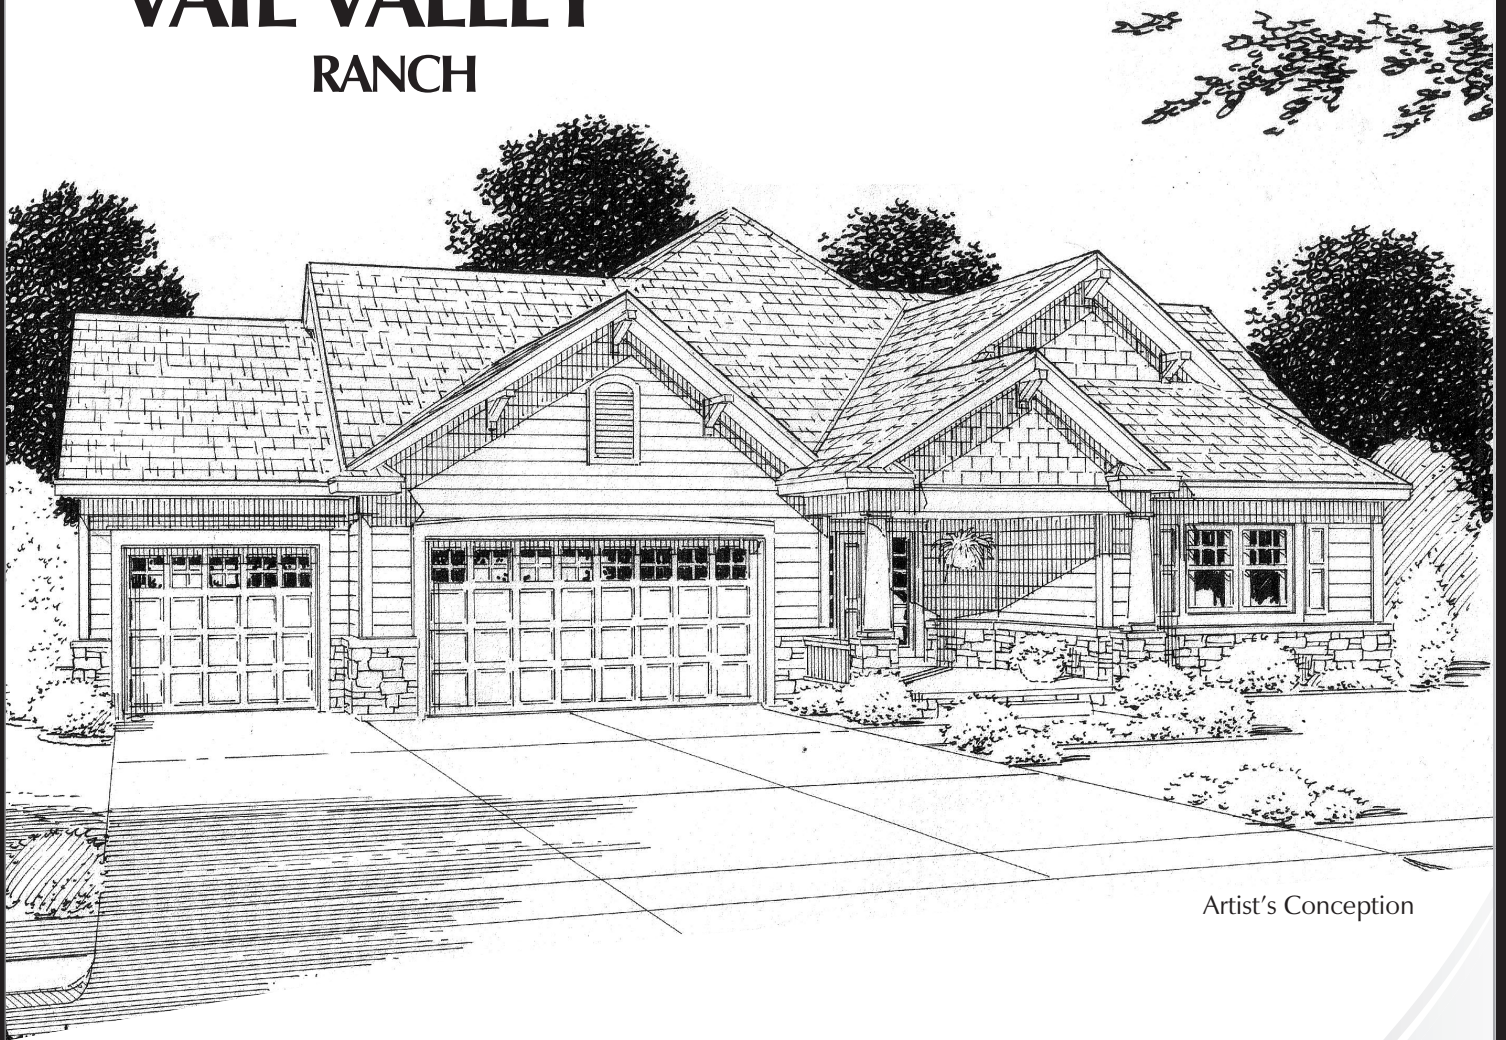

CUSTOM ON-SITE

BUILDERS INCORPORATED

VAIL VALLEY RANCH

Artist's Conception

2090 square foot ranch with 2 bedrooms, 2 baths, and den or optional 3rd bedroom. Great room opens to the kitchen with large island. Large master suite with walk-in closet and luxury 5 piece jetted master bath. 2 car garage with optional 3rd bay.

**HIGHLAND
MEADOWS**
GOLF COMMUNITY

VAIL VALLEY

2090 Finished Sq Feet
4180 Total Sq Feet
2090 Unfinished Sq Feet

2090 Sq Feet Main Level
2090 Sq Feet Basement

CUSTOM
ON-SITE
BUILDERS INCORPORATED

Coleen Ligothke, CRS, CSP
(970)690-1732