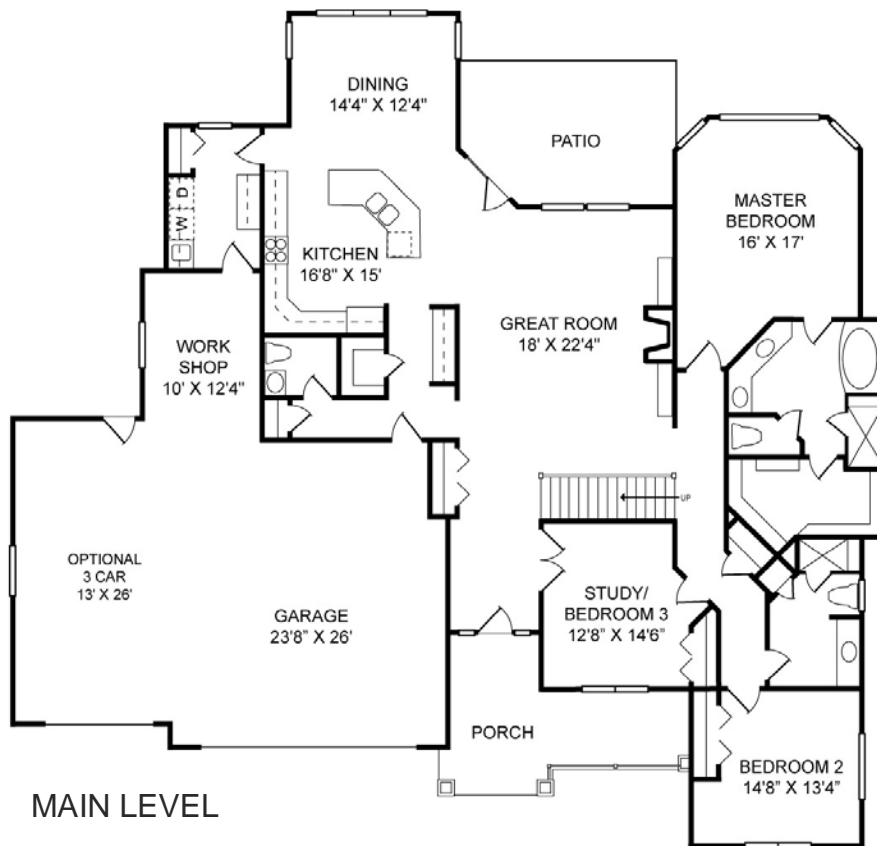

RANCH

CUSTOM ON-SITE INC
BUILDING YOUR DREAM

YAMPA - CUSTOM

2734 square foot ranch with 330 square feet in upstairs bonus room. 3 bedrooms, 2 baths and great room with vaulted ceiling and gas fireplace. Spacious kitchen includes large island. Master suite with large walk-in closet. 3 car oversized garage with workshop.

www.cosbuilders.com

YAMPA CUSTOM

CUSTOM ON-SITE INC
BUILDING YOUR DREAM

2734 Finished Sq Ft 320 Sq Ft Upper Level
5148 Total Sq Ft 330 Optional Bonus rm
2414 Unfinished Sq Ft 1482 Sq Ft Main Level

Beds: 3 Baths: 2 Garage: 3