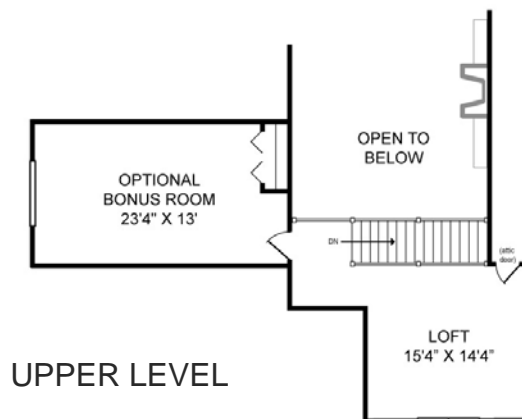

RANCH

CUSTOM ON-SITE INC
BUILDING YOUR DREAM

YAMPA - CUSTOM

2734 square foot ranch with 330 square feet in upstairs bonus room. 3 bedrooms, 2 baths and great room with vaulted ceiling and gas fireplace. Spacious kitchen includes large island. Master suite with large walk-in closet. 3 car oversized garage with workshop.

www.cosbuilders.com

YAMPA CUSTOM

CUSTOM ON-SITE INC
BUILDING YOUR DREAM

2734 Finished Sq Ft 320 Sq Ft Upper Level
5148 Total Sq Ft 330 Optional Bonus rm
2414 Unfinished Sq Ft 1482 Sq Ft Main Level

Beds: 3 Baths: 2 Garage: 3